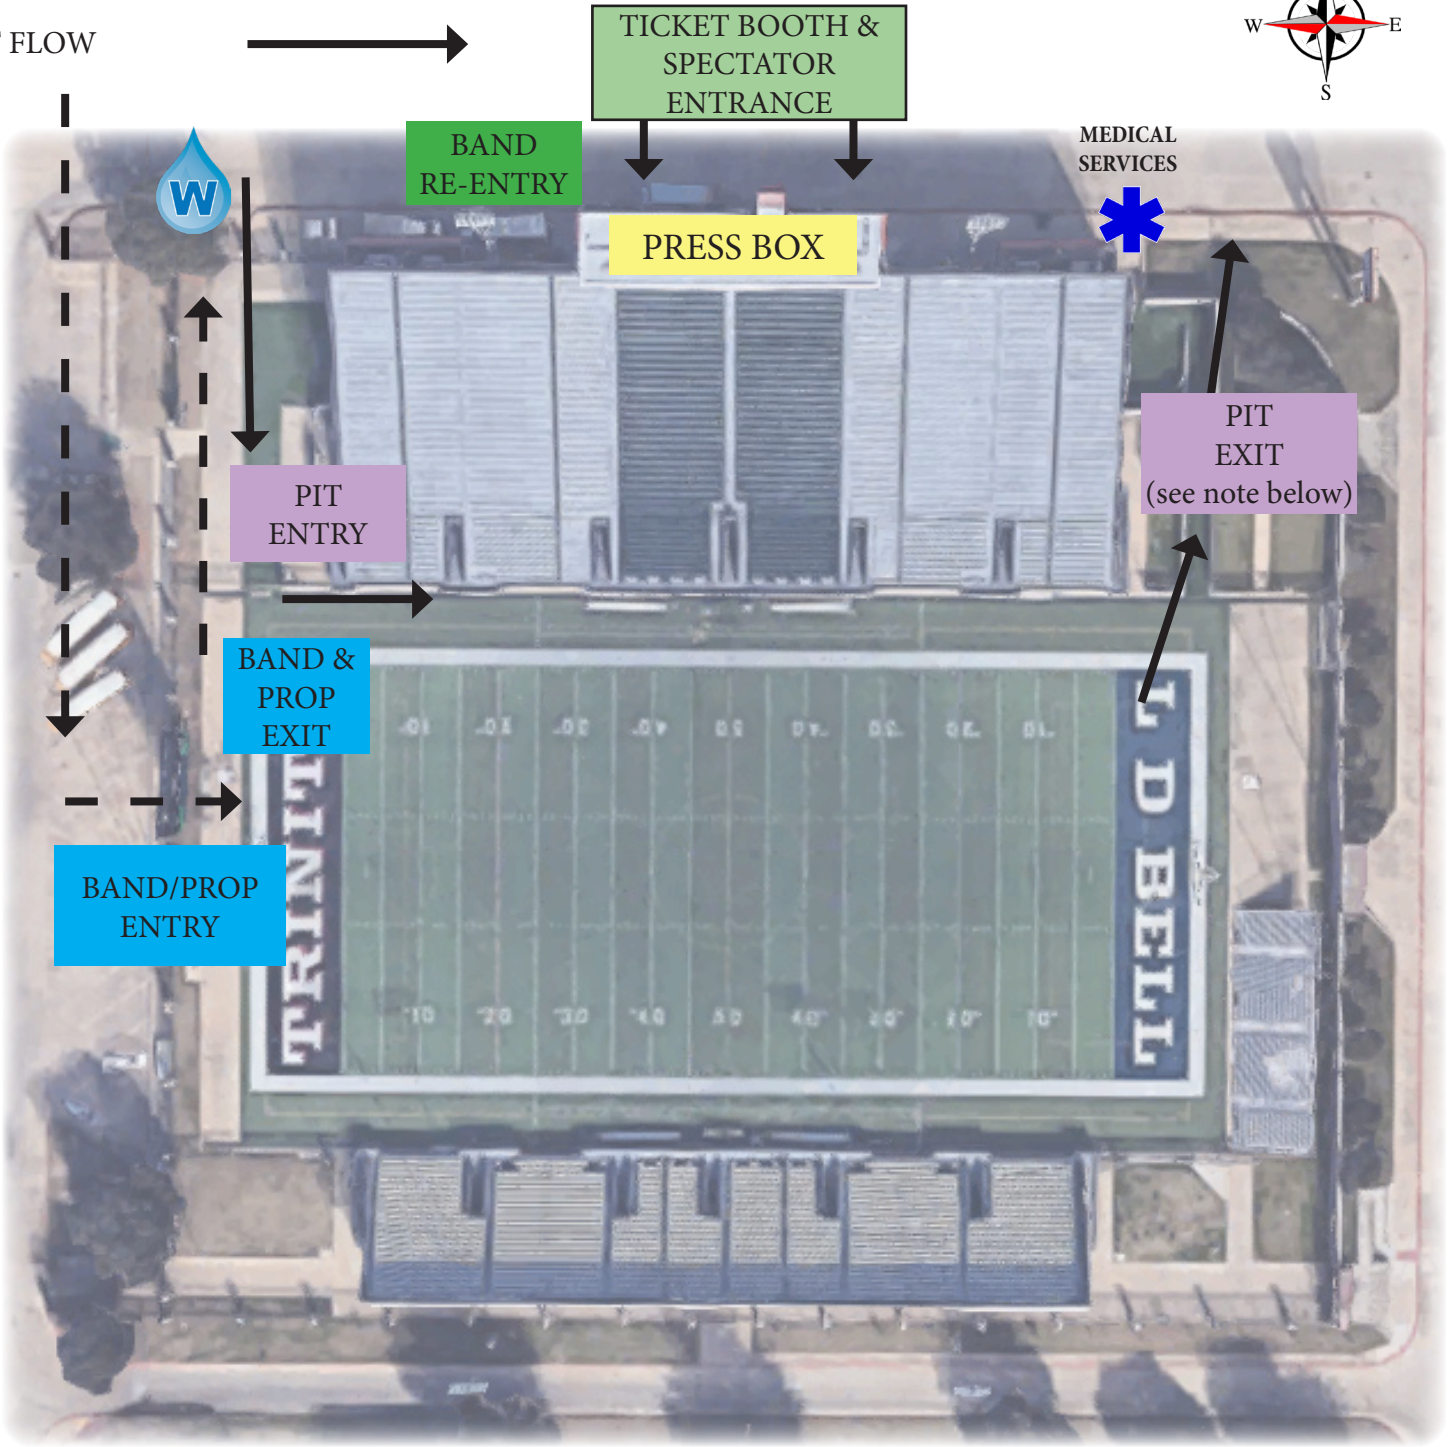

Dallas/Ft. Worth Regional Championship, presented by Yamaha

STADIUM MAP

October 7, 2023 - Pennington Field - Bedford, TX

BAND/PROP FLOW

PIT FLOW

NOTE: Pit Exit includes a low height clearance. Large podiums and equipment should use Band Exit.