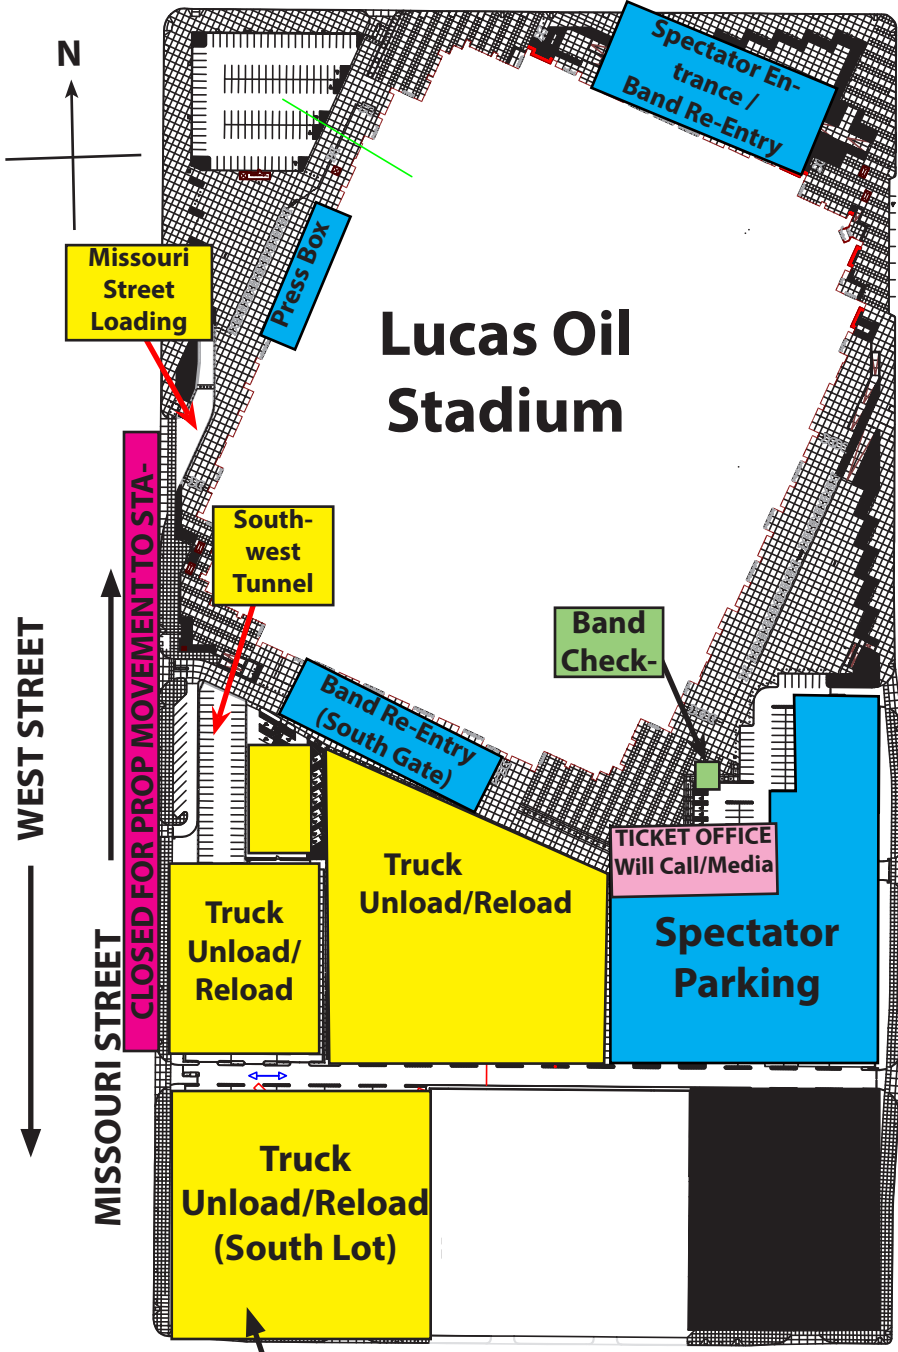

← SOUTH STREET →