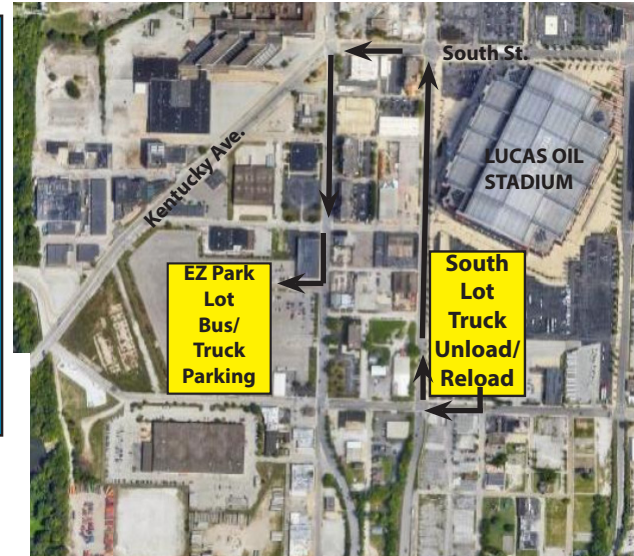

## Map to Bus/Truck Parking (Friday & Saturday)

Spectator/Bus Drop Off Zone

CAPITOL AVENUE

### REMINDER:

Bands who perform in the last block on Friday and Saturday may keep their trucks parked in the South Lot until the end of prelims that day. All other Friday/Saturday bands should relocate to the EZ Park Lot by the time indicated on your performance schedule, which is 1 hour 15 minutes after your performance start time.

### OVERNIGHT PARKING:

No overnight parking is allowed in the South Lot of Lucas Oil Stadium. Groups may park overnight in the EZ Park lot only beginning at 8:00 a.m. on Friday until 6:00 a.m. on Sunday.

### DIRECTIONS FROM THE SOUTH LOT TO THE EZ PARK LOT:

Exit Bus/Truck Unload/Reload. Turn right (west) on to McCarty St. and turn right (north) on to Missouri St.

Follow Missouri St north to South St. Turn left (west) onto South St. and turn left (south) onto West St. Continue south past Merrill St. BOA Bus/Truck Parking will be on the right.