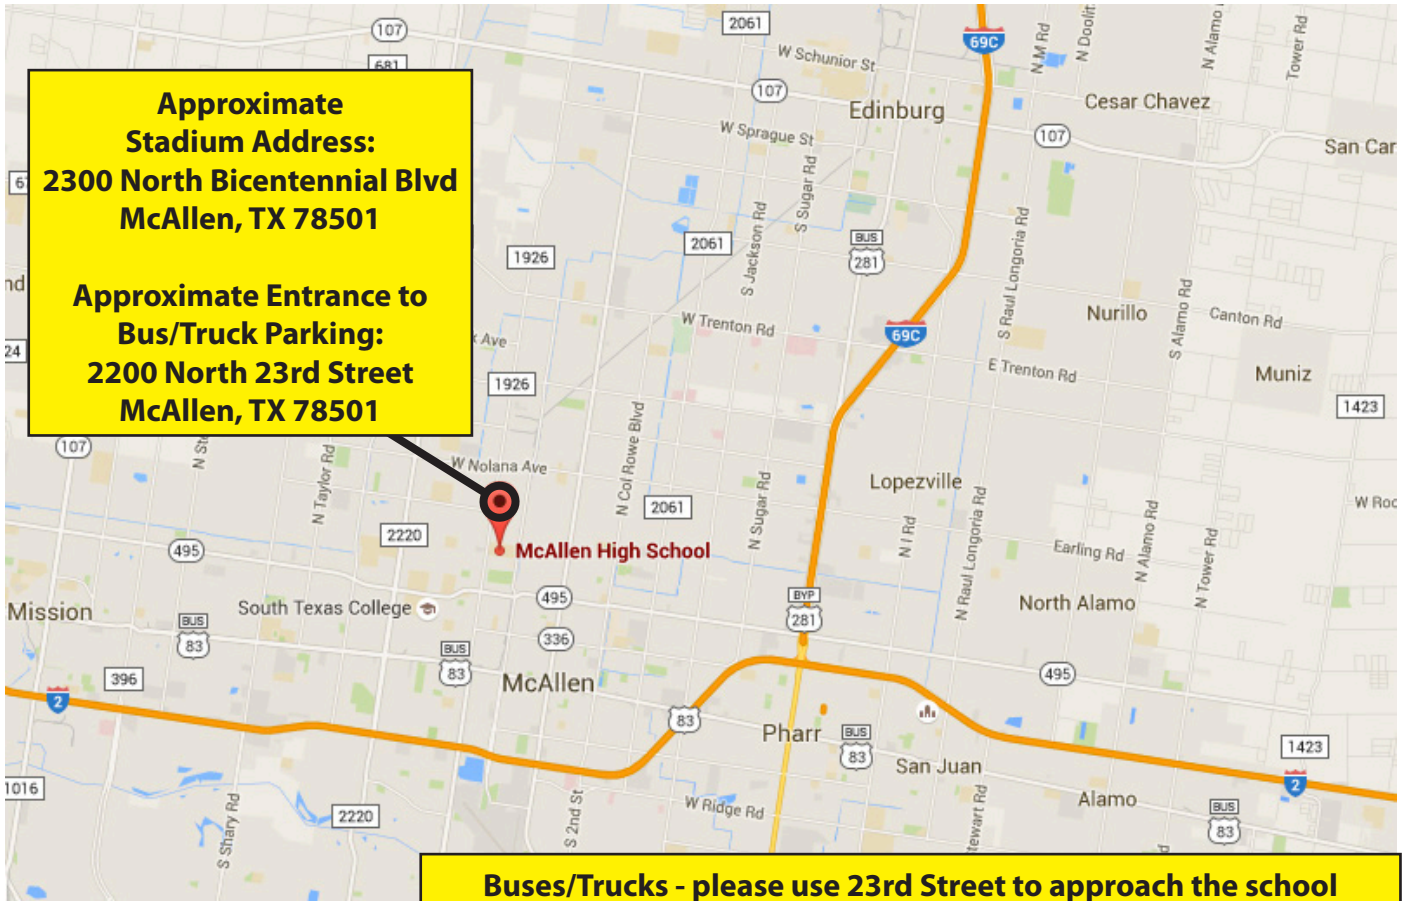

AREA MAP

September 30, 2023 - Veterans Memorial Stadium - McAllen, TX

To Spectator Parking:

From the North (I-69C) - follow I-69C/US-281 to Earling Road/West Nolana Loop. Turn RIGHT (west) onto West Nolana Loop. Follow to Bicentennial Blvd. Turn LEFT (south) and the Spectator Lot will be on the RIGHT.

From the East or West (I-2) - follow I-2/Expressway 83 to McAllen. Take the exit toward TX-336/Main Street/10th Street. Turn NORTH onto TX-336/10th Street. Follow to Pecan Blvd/TX-495. Turn LEFT (west) onto Pecan Blvd, and follow to Bicentennial Blvd. Turn RIGHT (north) on Bicentennial Blvd, and the school will be on your left.

To Bus/Truck Parking:

From the North (I-69C) - follow I-69C/US-281 to Earling Road/West Nolana Loop. Turn RIGHT (west) onto West Nolana Loop. Follow to North 23rd Street. Turn LEFT (south) and the school will be on the LEFT. Turn LEFT onto Taramack for the Bus/Truck Parking Lots.

From the East or West (I-2) - follow I-2/Expressway 83 to McAllen. Take the exit toward TX-336/Main Street/10th Street. Turn NORTH onto TX-336/10th Street. Follow to Pecan Blvd/TX-495. Turn LEFT (west) onto Pecan Blvd, and follow to 23rd Street. Turn RIGHT (north) on 23rd Street, and the school will be on your left. Turn LEFT onto Taramack for the Bus/Truck Parking Lots.