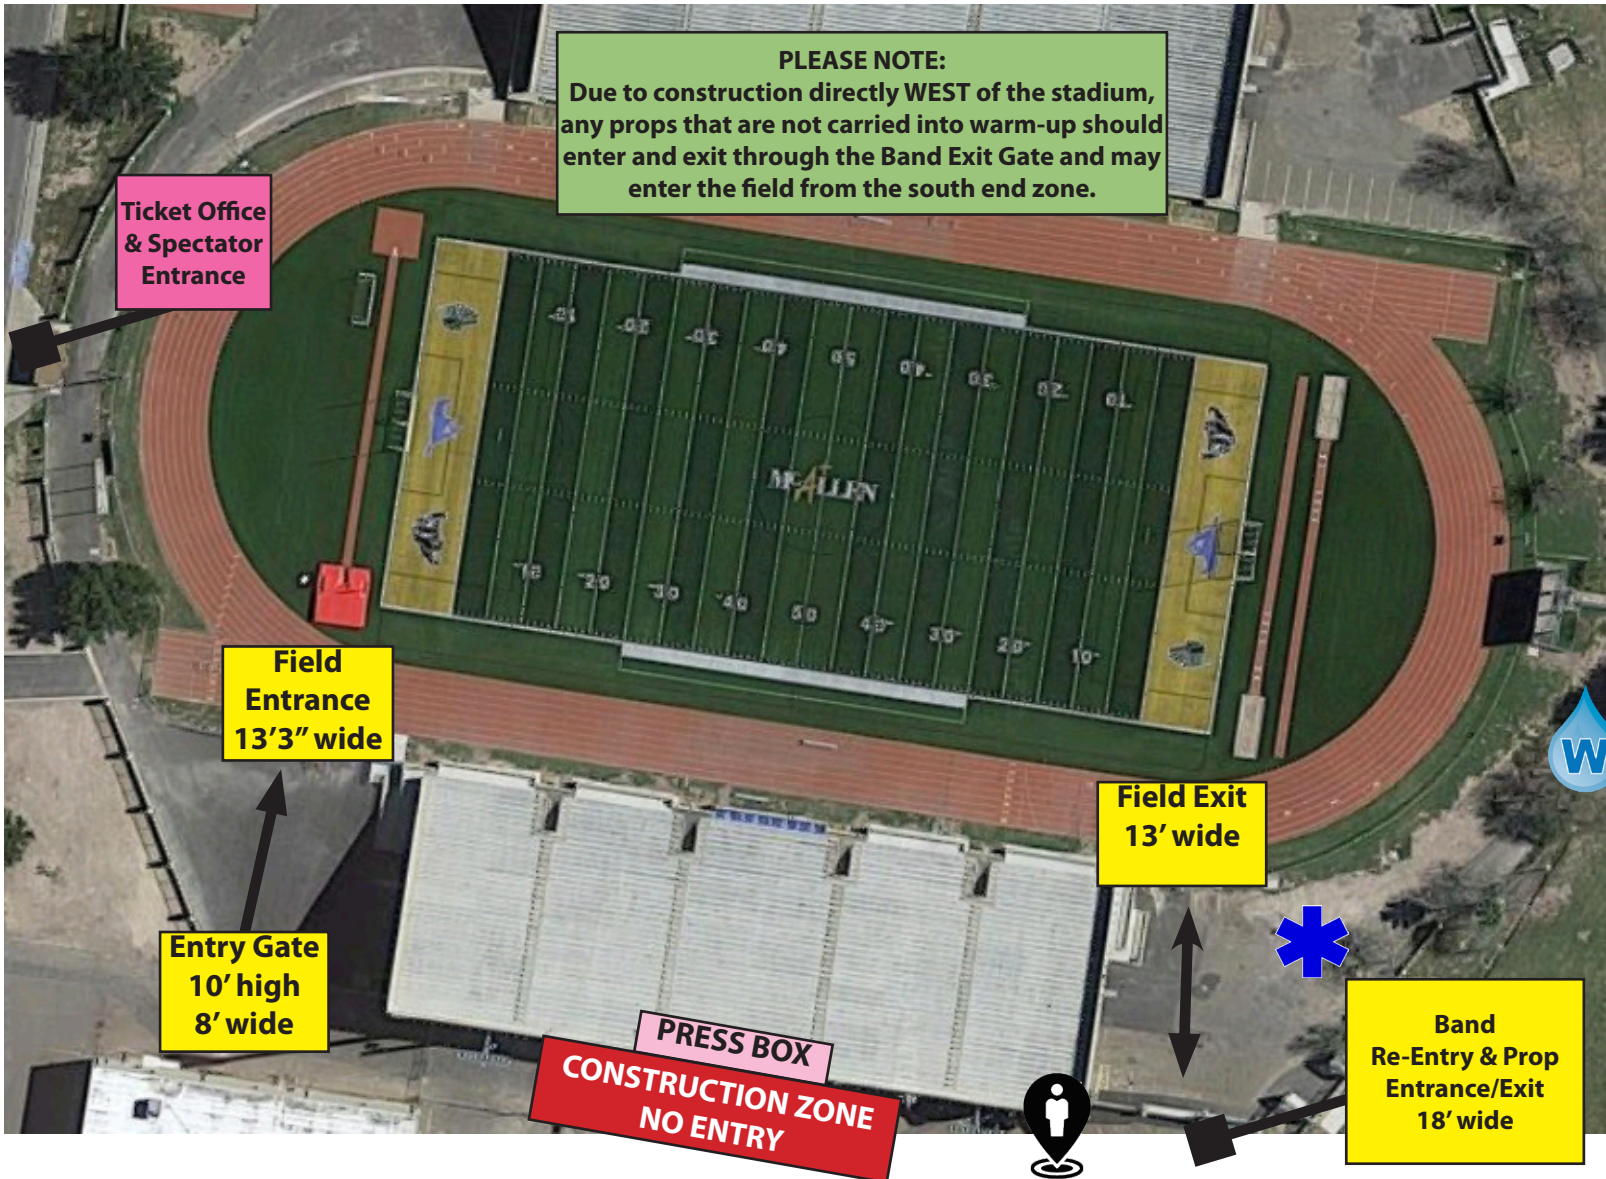

South Texas Regional Championship, presented by Yamaha

STADIUM MAP

September 30, 2023 - Veterans Memorial Stadium - McAllen, TX

PLEASE NOTE:
Due to construction directly WEST of the stadium, any props that are not carried into warm-up should enter and exit through the Band Exit Gate and may enter the field from the south end zone.

-  MEDICAL SERVICES
-  POST PERFORMANCE WATER
-  BAND CHECK-IN