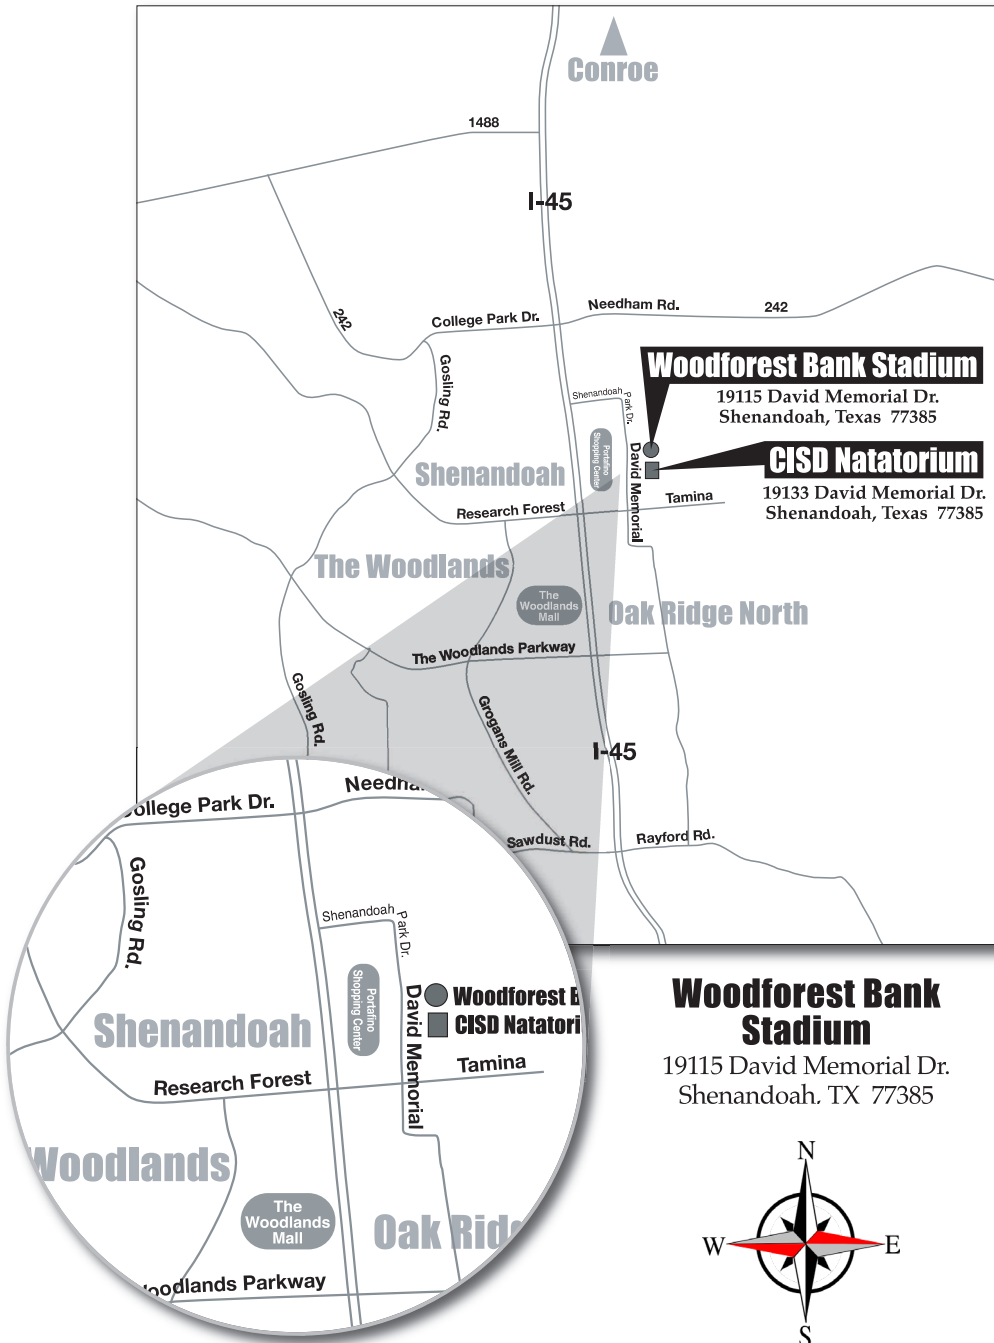

North Houston Regional Championship, presented by Yamaha
AREA MAP
September 30, 2023 • Woodforest Bank Stadium • Shenandoah, TX

Woodforest Bank Stadium
19115 David Memorial Dr.
Shenandoah, TX 77385

Bus Directions:

From the North:

From I-45S exit at Tamina Road and turn left (east) on to Tamina Road. Turn left (north) on to David Memorial Drive. Take the first entrance to the stadium parking lots.

From the South:

From I-45N exit at Tamina Road and turn right (east) on to Tamina Road. Turn left (north) on to David Memorial Drive. Take the first entrance to the stadium parking lots.

Spectator & Truck Directions:

From the North:

From I-45S exit at Tamina Road and turn left (east) on to Tamina Road. Turn left (north) on to the I-45 Access Road and continue north to Shenandoah Park Drive. Turn Right (east) on to Shenandoah Park Drive. Follow this around and the stadium will be on your left.

From the South:

From I-45N exit at Tamina Road and continue north on the I-45 Access Road to Shenandoah Park Drive. Turn Right (east) on to Shenandoah Park Drive. Follow this around and the stadium will be on your left.

Please see the “Conroe Leisure Map” for nearby locations to potentially rest, eat, and cool off.

$10 Spectator Parking fee (cash) with in/out privileges.

NOTE: Portafino Shopping Center (WEST of the stadium) does not allow for stadium event parking in their lots.