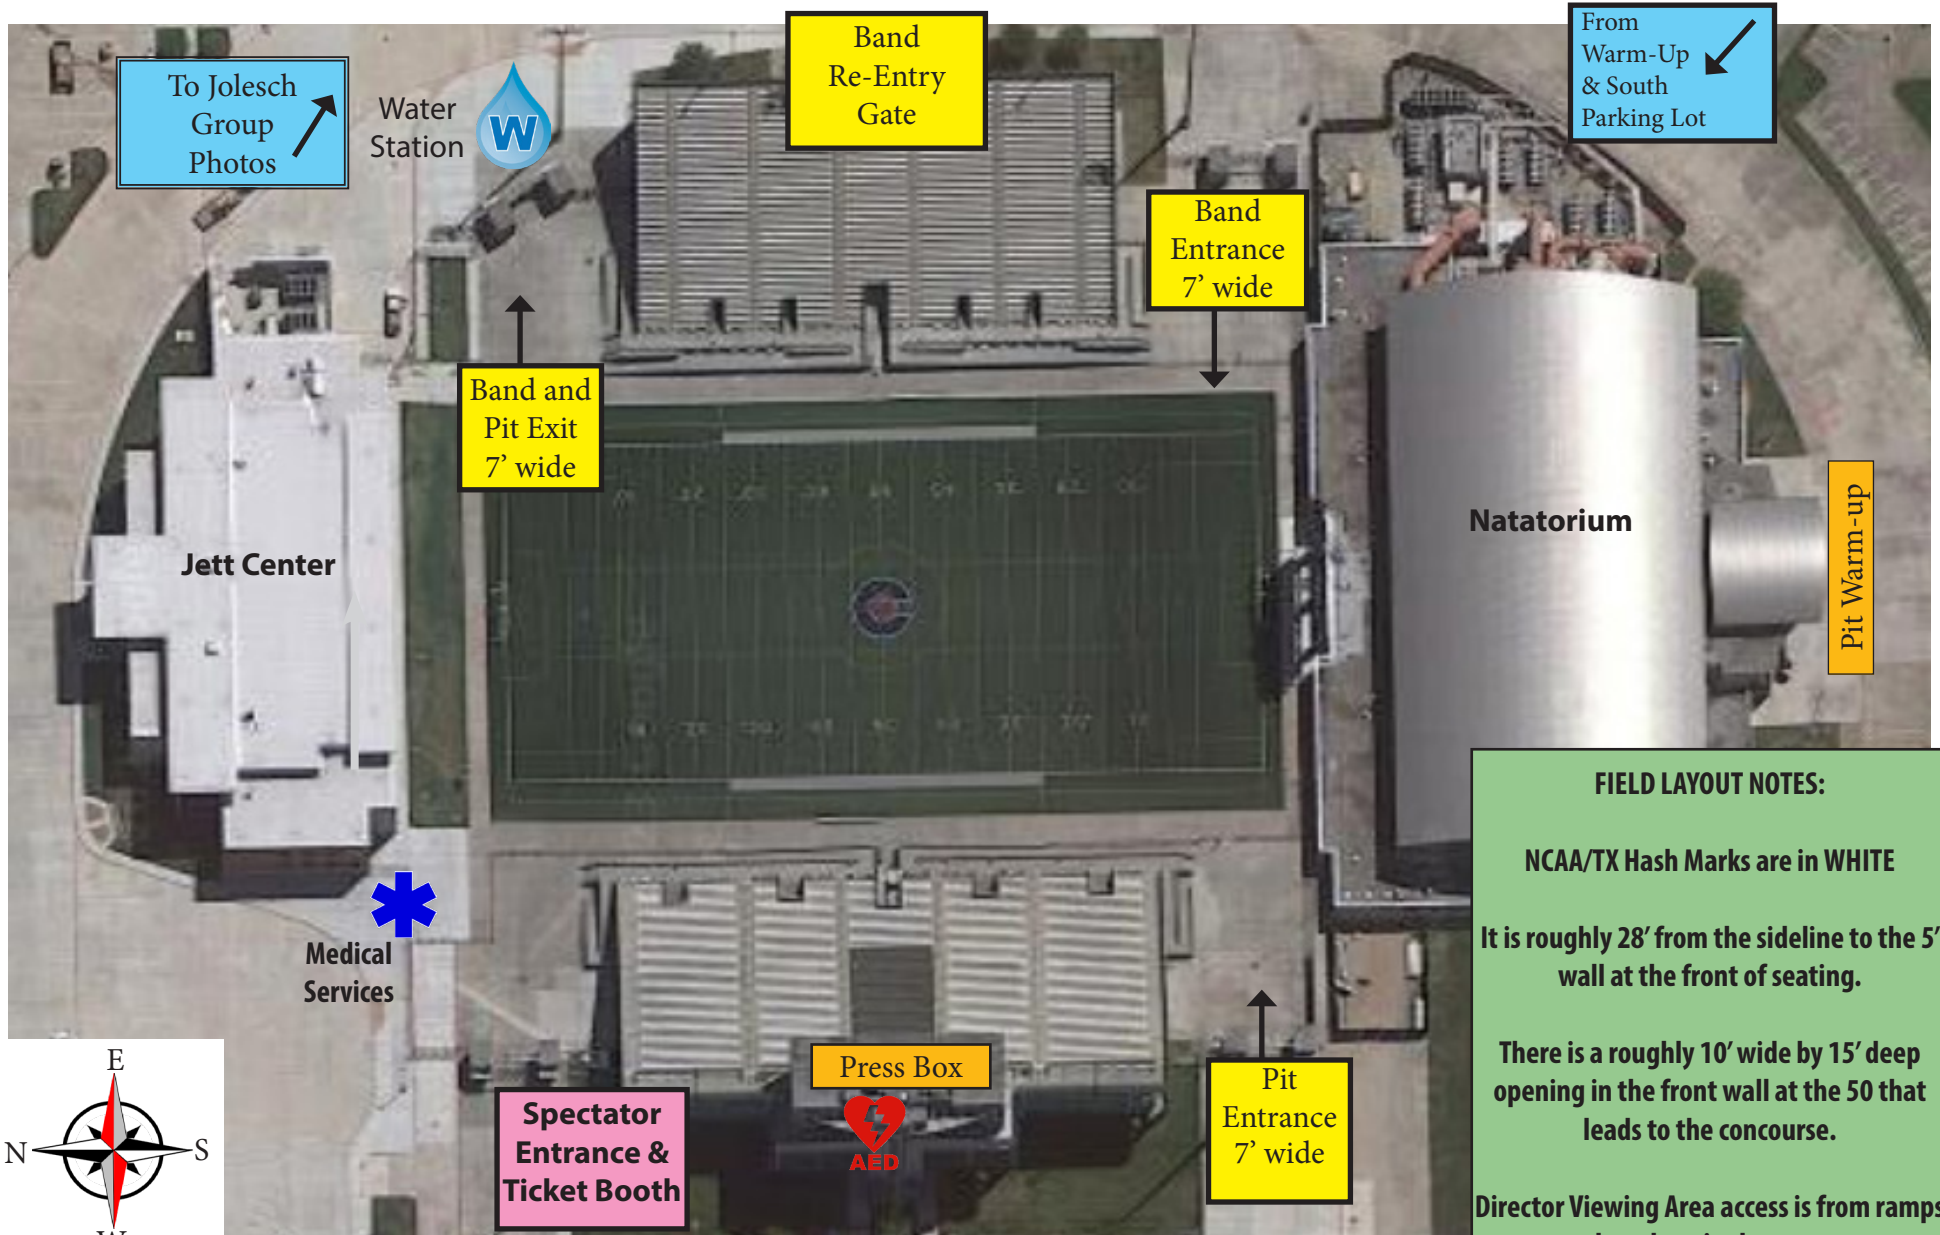

North Houston Regional Championship, presented by Yamaha

STADIUM MAP

September 30, 2023 • Woodforest Bank Stadium • Shenandoah, TX

FIELD LAYOUT NOTES:

NCAA/TX Hash Marks are in WHITE

It is roughly 28' from the sideline to the 5' wall at the front of seating.

There is a roughly 10' wide by 15' deep opening in the front wall at the 50 that leads to the concourse.

Director Viewing Area access is from ramps at each end or via the concourse.