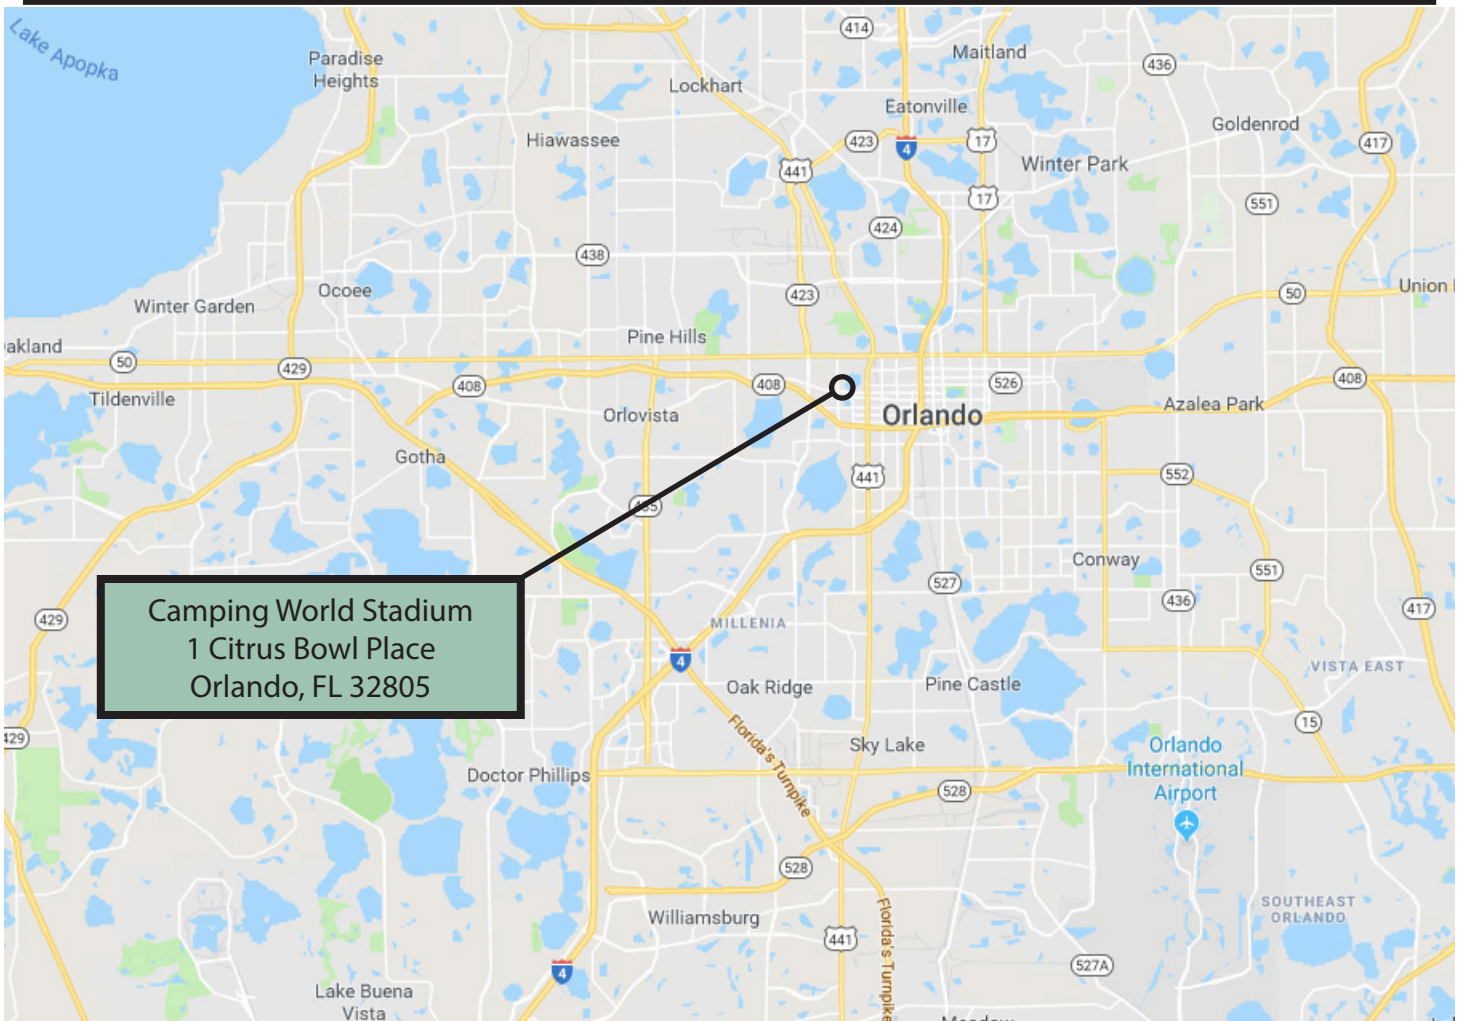

Orlando Regional Championship, presented by Yamaha

AREA MAP & DIRECTIONS

October 21, 2023 • Camping World Stadium • Orlando, FL

Camping World Stadium
1 Citrus Bowl Place
Orlando, FL 32805

Spectator Parking (CWS Lot D/E)
419 South Tampa Avenue
(approximate address)

I-4 from the north:

- Follow I-4 to Exit 84 for US-17/US-92/FL-50
- Turn right onto Colonial Drive
- Turn left onto Tampa Avenue

I-4 from the south:

- Follow I-4 to John Young Pkwy
- Take Exit 79 off of I-4 East
- Turn left onto John Young Pkwy
- Turn right onto Orange Center Blvd
- Turn left onto Tampa Avenue

Please see the Site Overview Map for more details.

Bus/Truck Parking (CWS Lot 4/5)
1440 West South Street
(approximate address)

I-4 from the north:

- Follow I-4 to West Anderson Street
- Take Exit 82B off of I-4 West
- Turn left onto South Street

I-4 from the south:

- Follow I-4 to Orange Blossom Trail N
- Take Exit 80B off of I-4 East
- Turn right onto Anderson Street
- Immediately right onto Division Avenue
- Immediately left onto South Street.