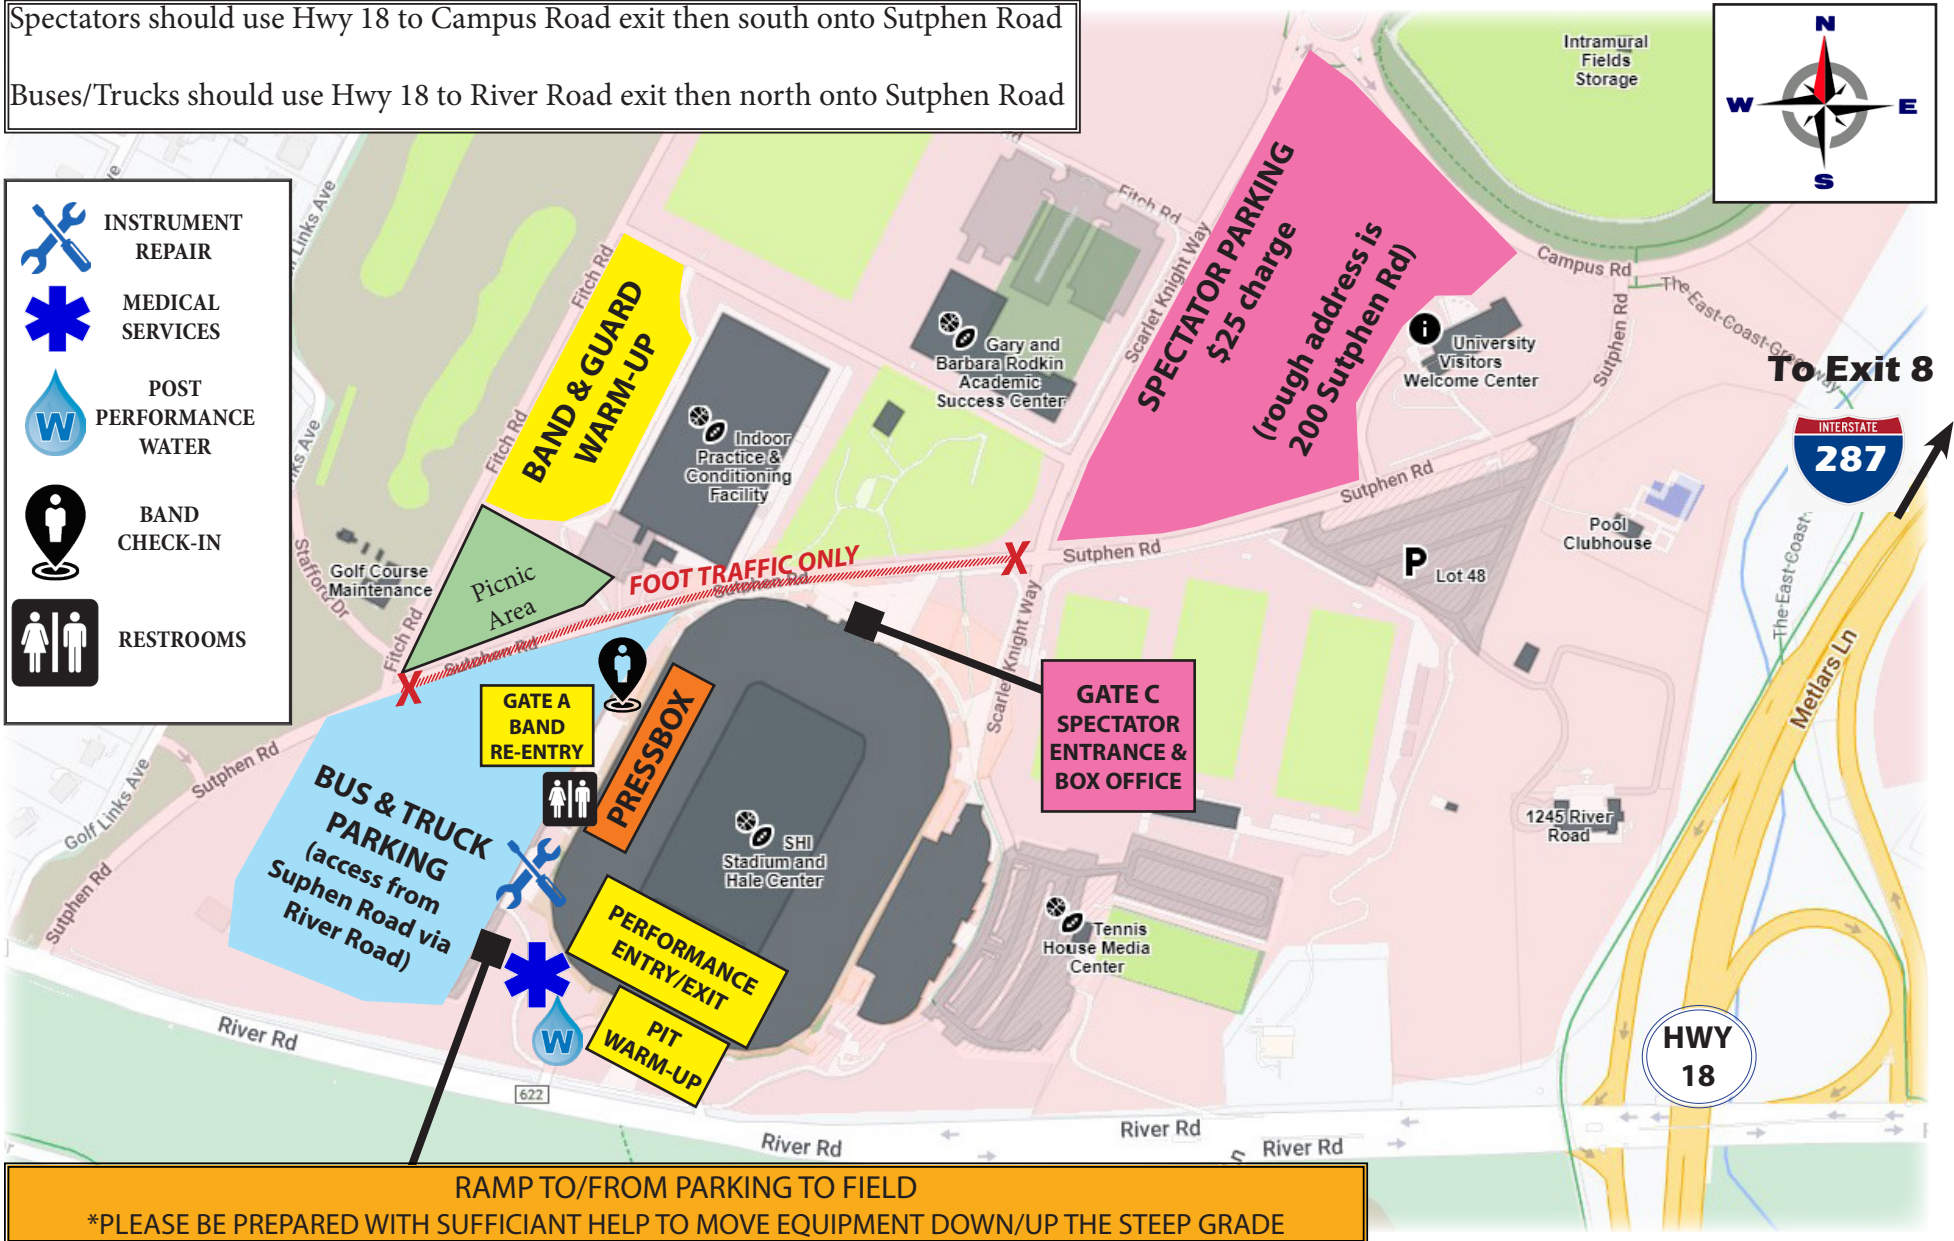

New Jersey Regional Championship, presented by Yamaha
SITE OVERVIEW MAP
 October 28, 2023 • SHI Stadium • Piscataway, NJ

Spectators should use Hwy 18 to Campus Road exit then south onto Sutphen Road
 Buses/Trucks should use Hwy 18 to River Road exit then north onto Sutphen Road

-  INSTRUMENT REPAIR
-  MEDICAL SERVICES
-  POST PERFORMANCE WATER
-  BAND CHECK-IN
-  RESTROOMS

RAMP TO/FROM PARKING TO FIELD
 *PLEASE BE PREPARED WITH SUFFICIENT HELP TO MOVE EQUIPMENT DOWN/UP THE STEEP GRADE