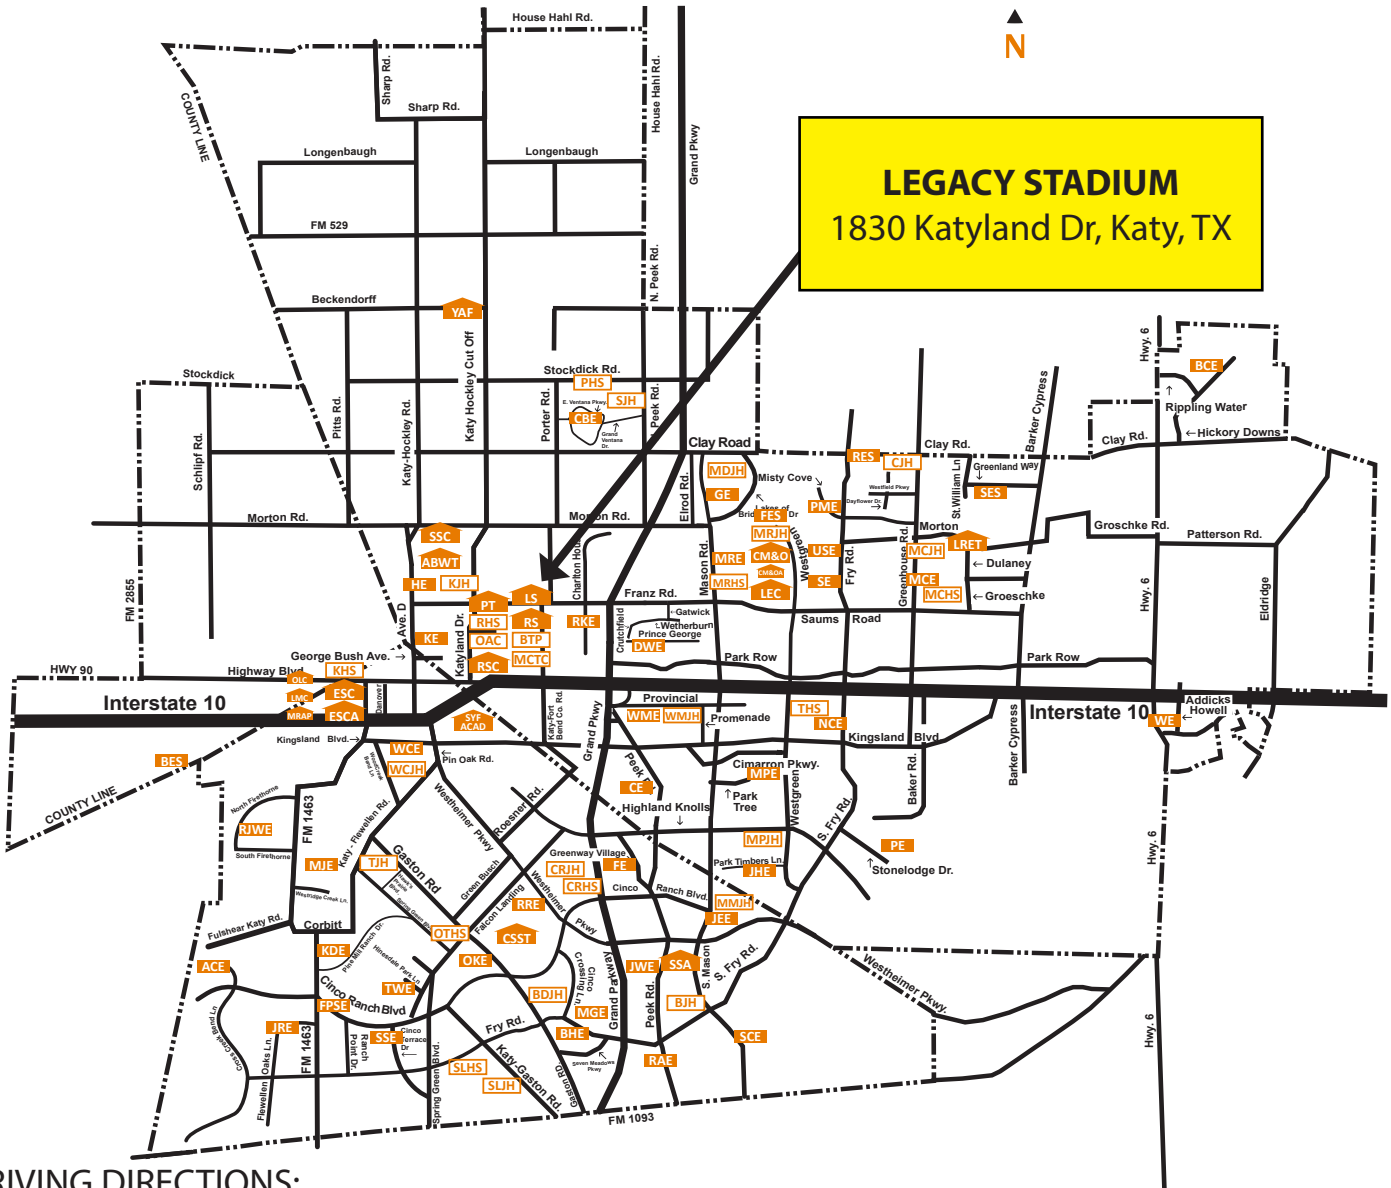

West Houston Regional Championship, presented by Yamaha

AREA MAP

October 7, 2023 - Legacy Stadium - Katy, TX

Katy ISD Map

DRIVING DIRECTIONS:

Buses & Trucks:

From I-10 - Take the Katy Fort Bend Rd Exit, and head north. The Stadium will be on your left. **TRUCKS** take the South (1st) entrance, **BUSES**- Take the North (3rd) entrance.

From 99 (Grand Parkway)- Use the Franz Road Exit, and head west. Turn Left onto Katy Fort Bend Rd. Stadium will be on your right. Buses use the North (1st) Entrance, Trucks use the South (3rd) Entrance.

SPECTATORS (\$10 Parking Fee):

Stadium Entry will be from Katyland Dr Via Franz Rd (From the North) or HWY Blvd (from the South)