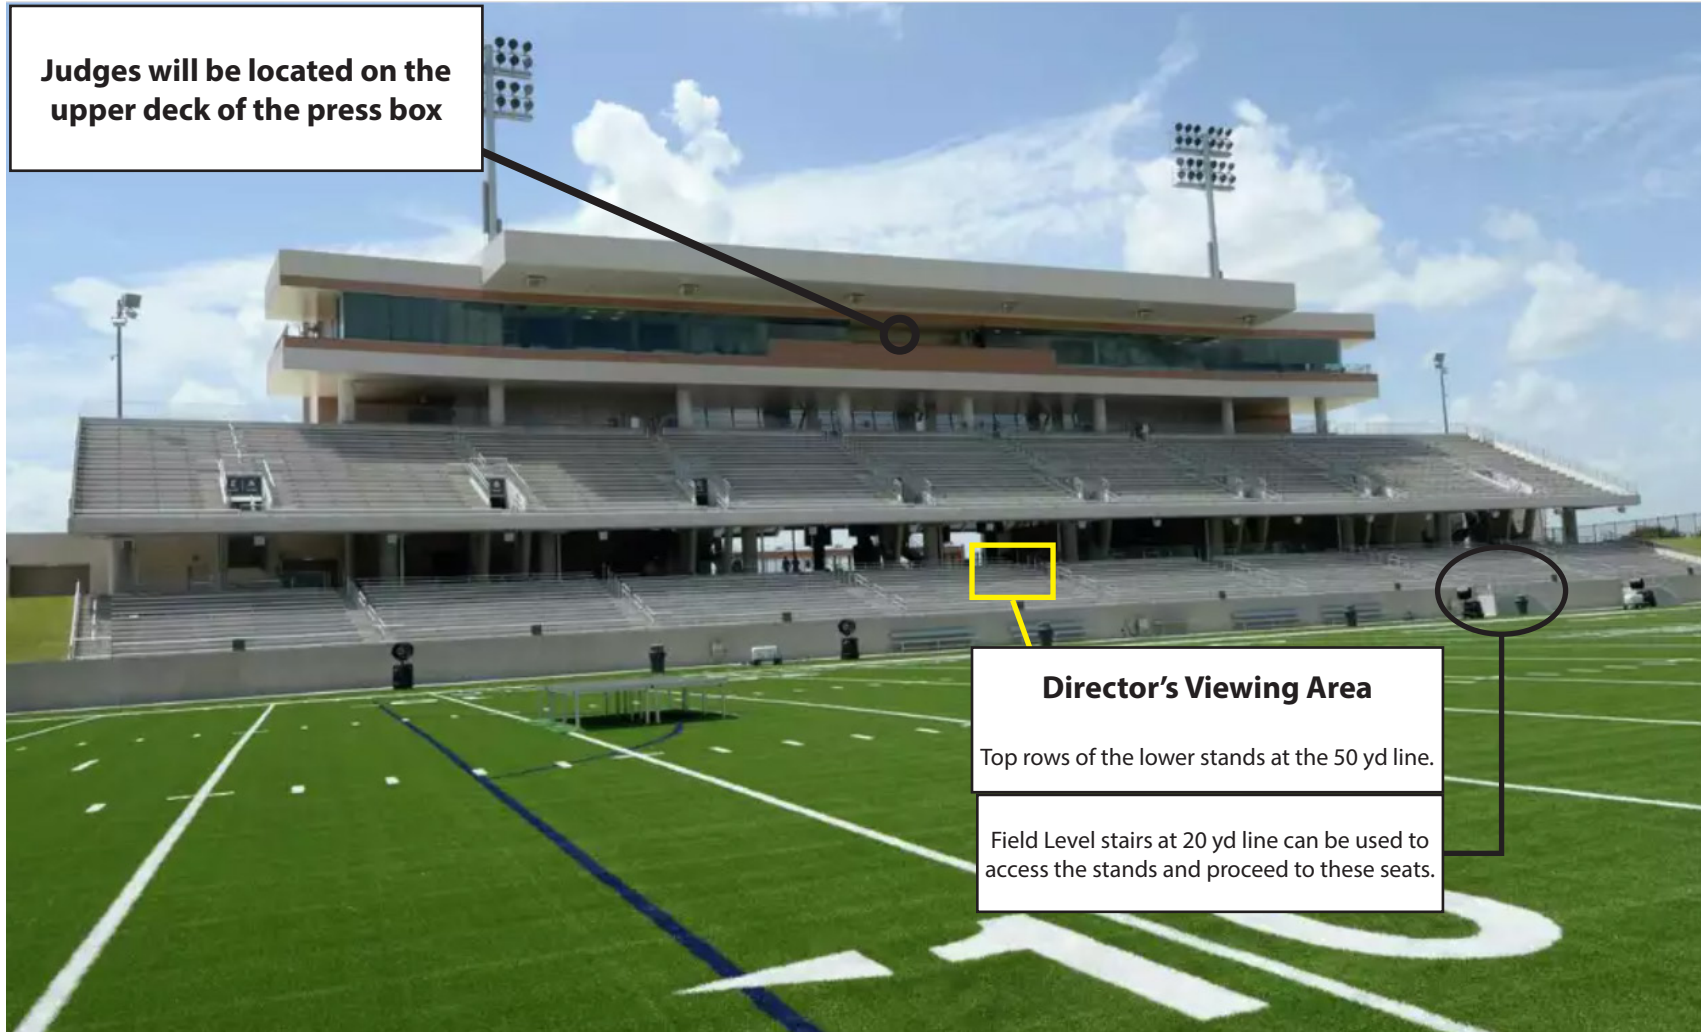

## Field View

October 7, 2023 - Legacy Stadium - Katy, TX

Judges will be located on the upper deck of the press box

### Director's Viewing Area

Top rows of the lower stands at the 50 yd line.

Field Level stairs at 20 yd line can be used to access the stands and proceed to these seats.

### Field Markings:

NCAA/Texas High School Field Markings in White  
Hash Marks 60' from front and back sidelines and 40' apart.