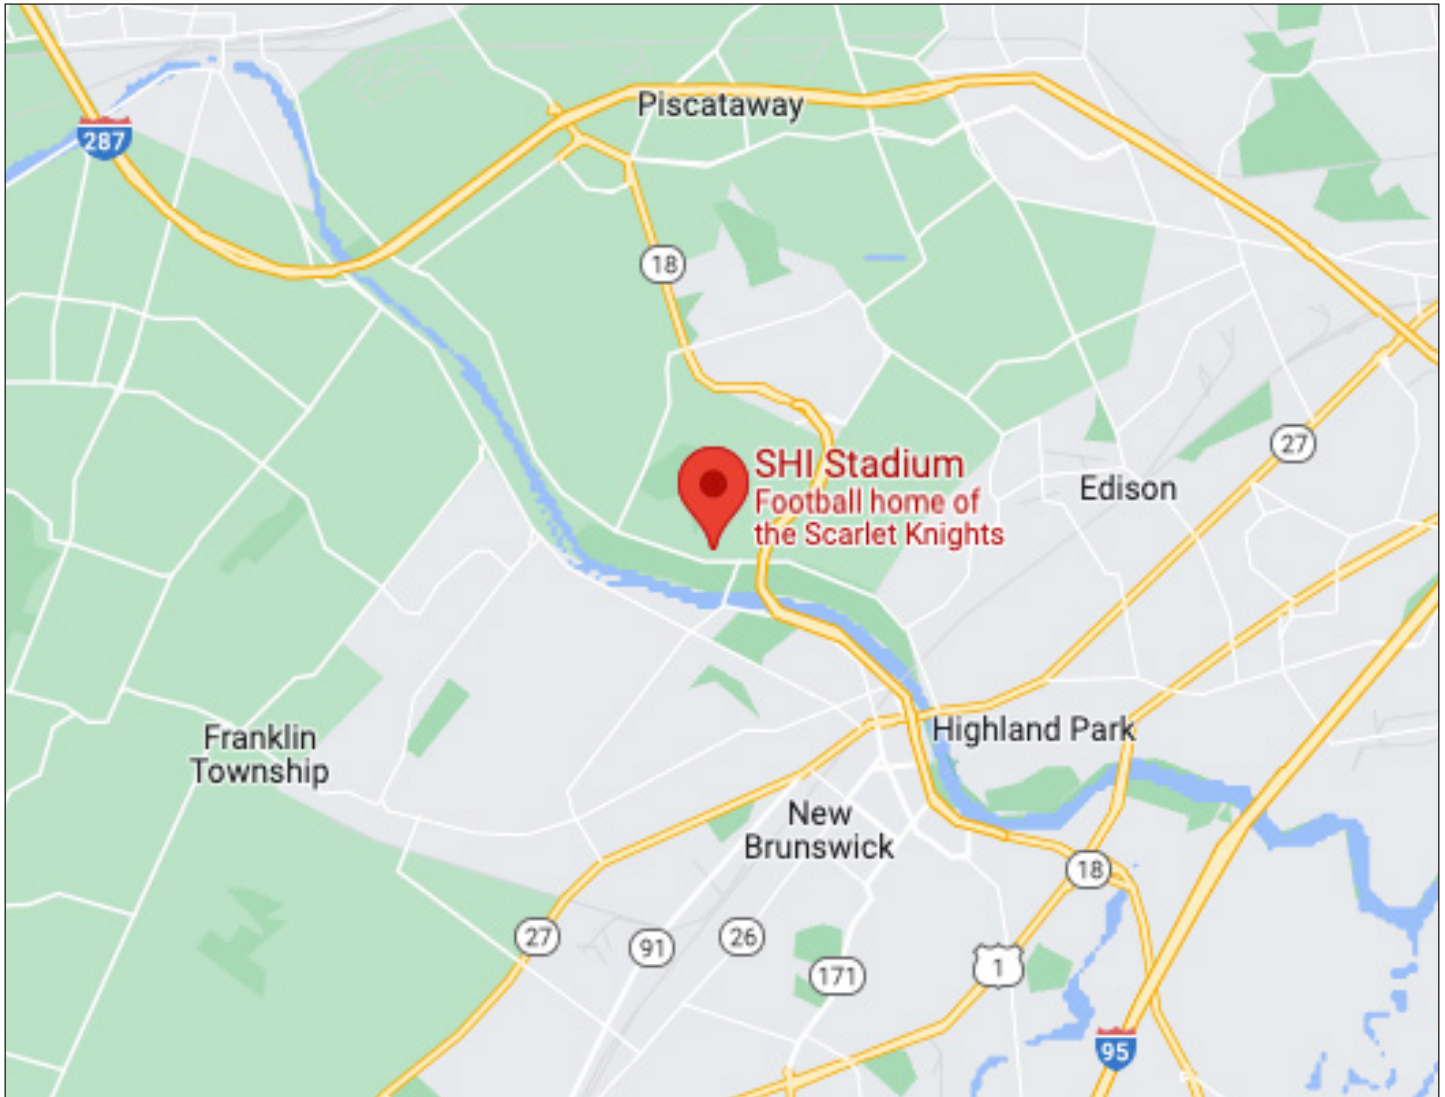

New Jersey Regional Championship, presented by Yamaha

## AREA MAP

October 28, 2023 • SHI Stadium • Piscataway, NJ

### Driving to SHI Stadium and Rutgers University:

**NOTE:** Sutphen Rd. will be closed to vehicles from Fitch Rd. to Scarlet Knight Way (north of the stadium) to allow for pedestrians. Busses and Trucks **MUST** approach via River Road **SOUTHEAST** of the Stadium. Spectators **MUST** approach via Campus Road **NORTHEAST** of the Stadium and Spectator Parking.

**TO SPECTATOR PARKING:** Use I-287 EXIT 8 to NJ Hwy 18 eastbound and exit onto westbound Campus Rd. **Spectator Parking Lot is at roughly 100 Sutphen Road.**

**TO BUS/TRUCK PARKING:** Use I-287 EXIT 8 to NJ Hwy 18 eastbound and exit onto westbound River Rd. Turn right onto Sutphen Rd, and follow North East to the Bus/Truck Parking Lot Entrance. **River Rd. and Sutphen Road intersection is at approximated 1130 River Road.**