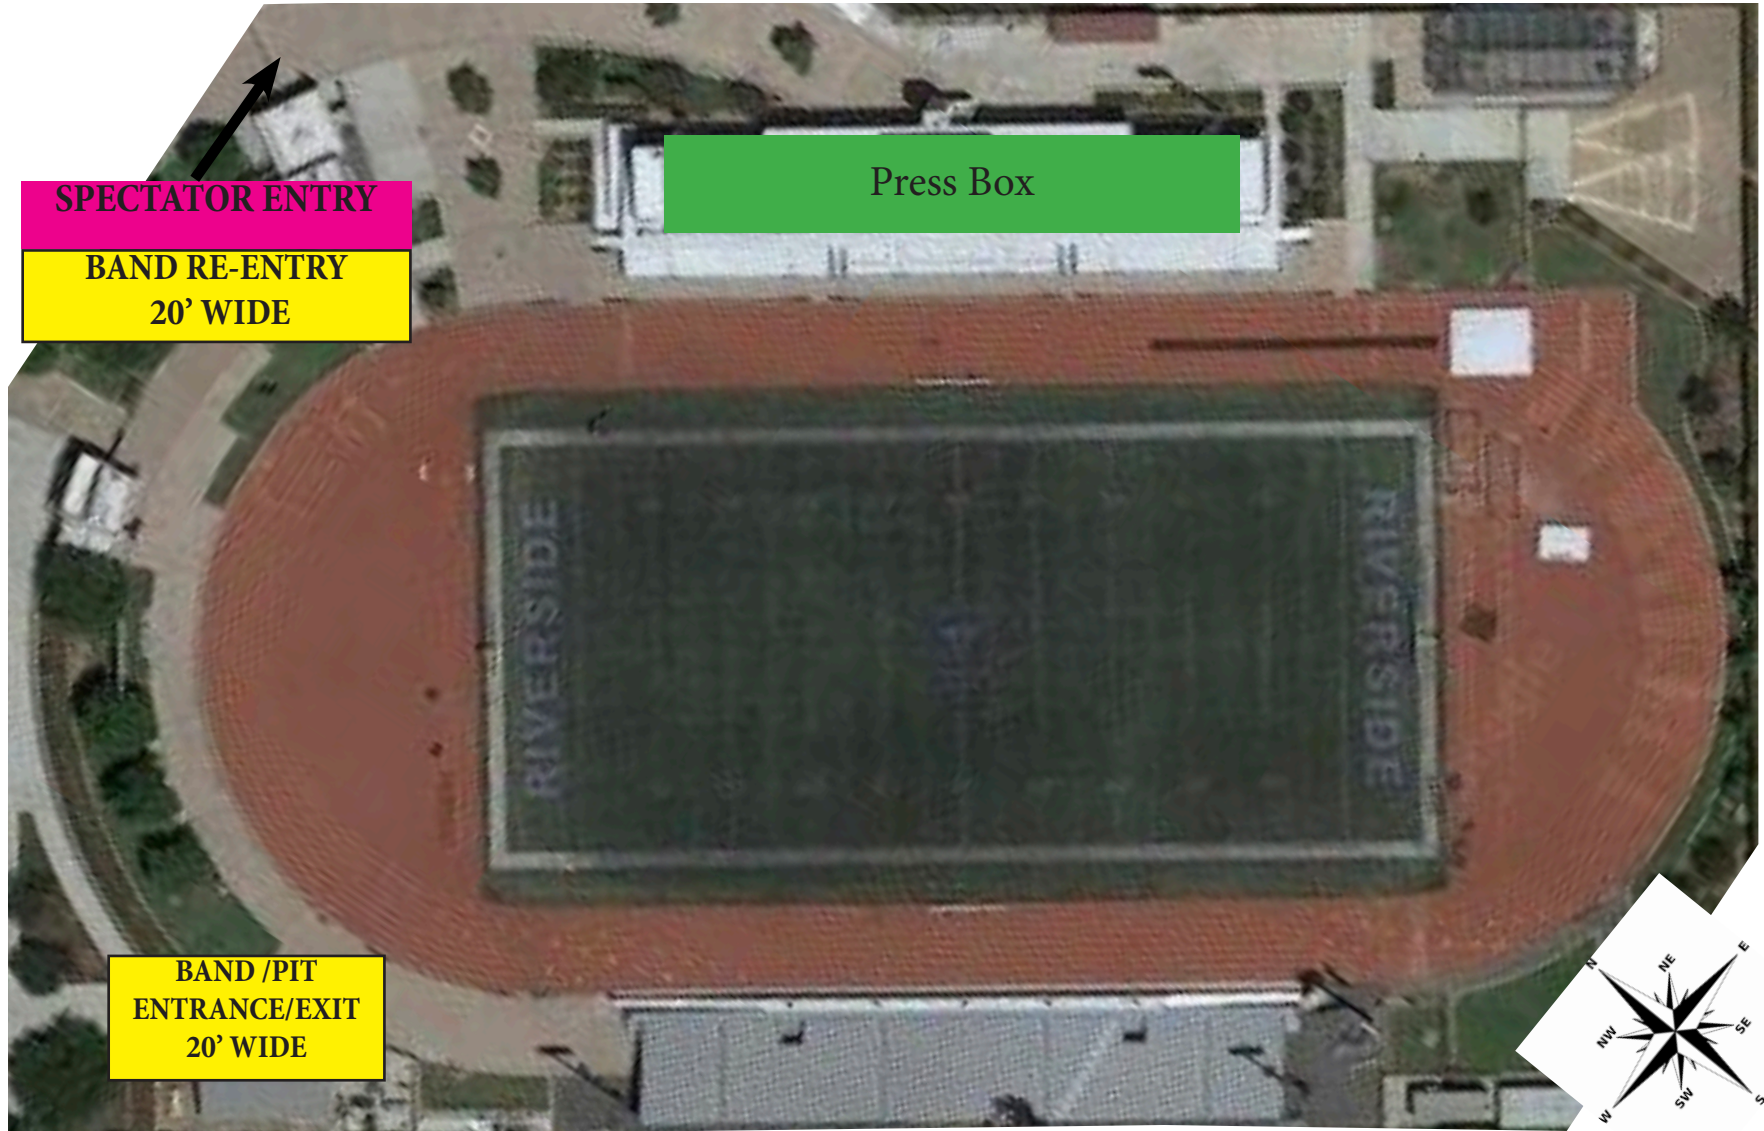

Southern California Regional Championship, presented by Yamaha

STADIUM MAP

October 28, 2023 - Ramona Stadium - Riverside, CA

SPECTATOR ENTRY

**BAND RE-ENTRY
20' WIDE**

Press Box

**BAND /PIT
ENTRANCE/EXIT
20' WIDE**