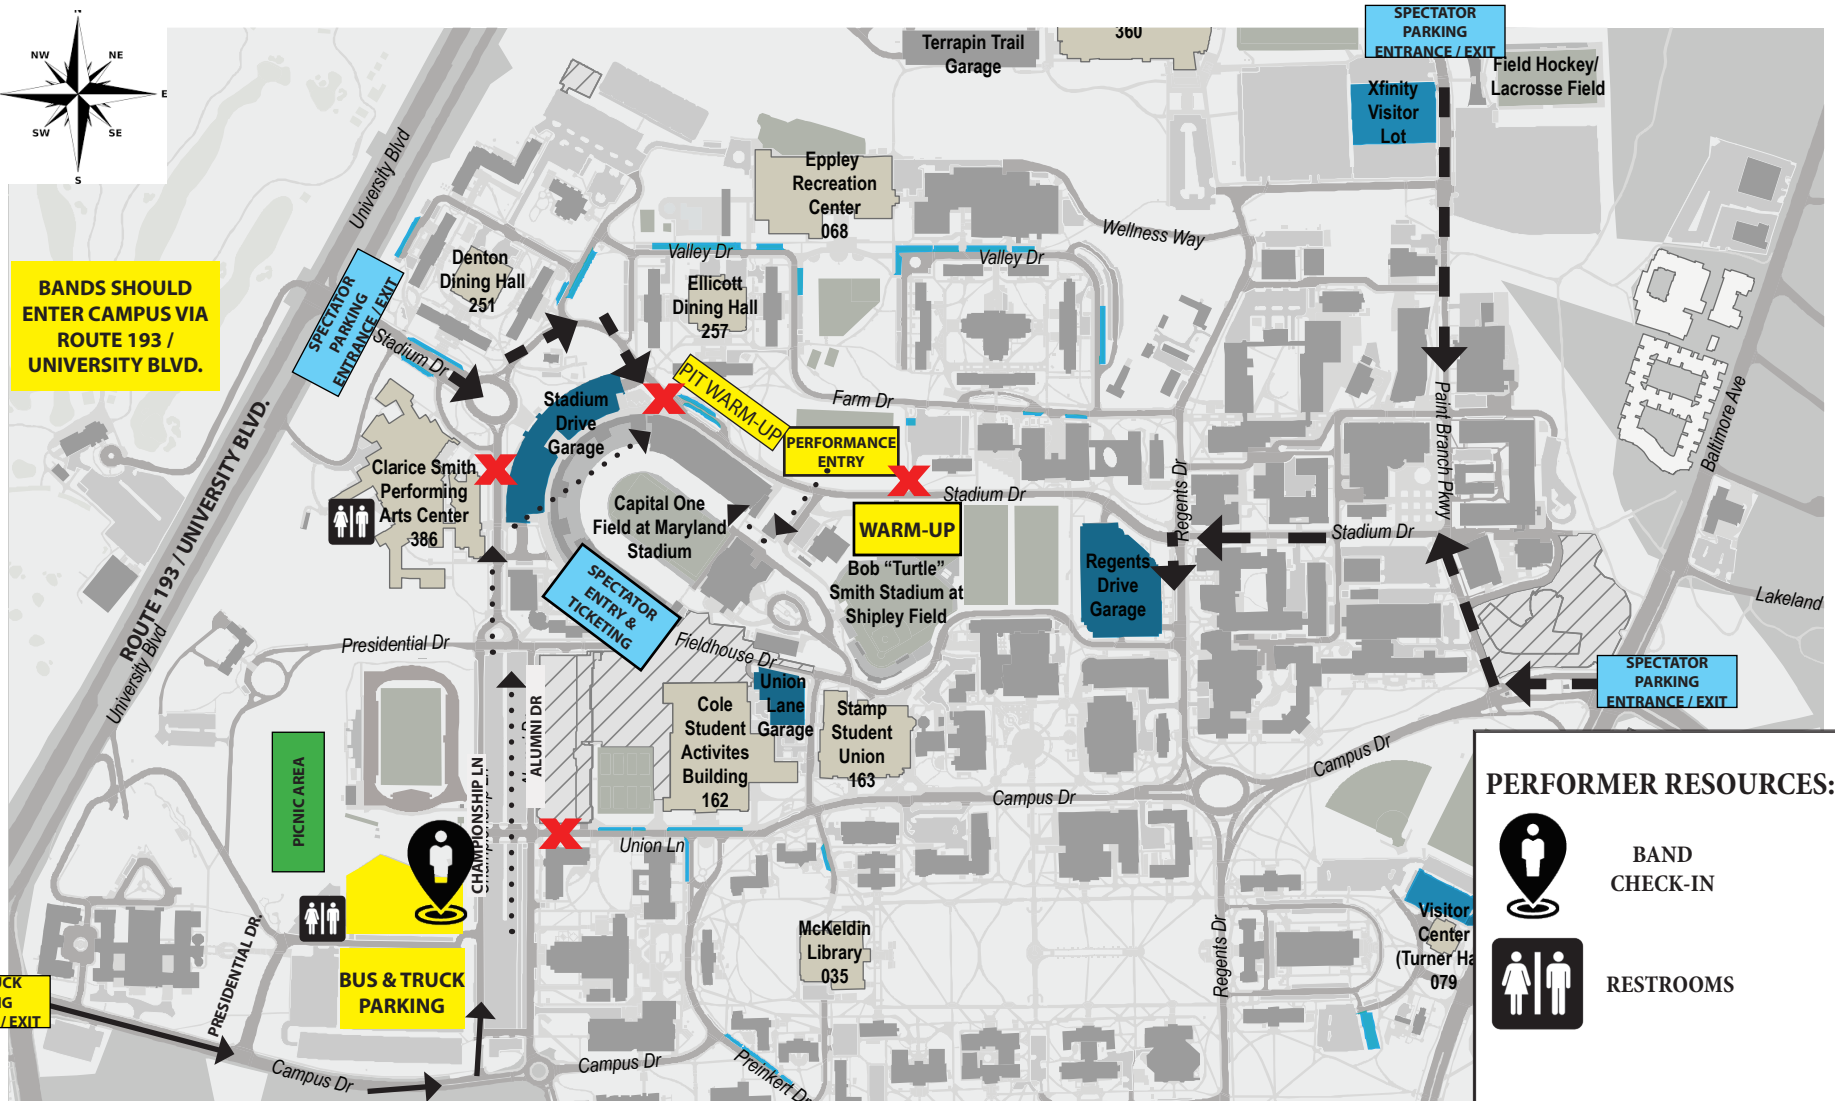

Mid-Atlantic Regional Championship, presented by Yamaha  
**SITE OVERVIEW**  
 October 21, 2023 - SECU Stadium - College Park, MD

ROAD CLOSED TO VEHICLES BETWEEN POINTS CONTROLLED BY CAMPUS POLICE

BAND PATH FROM PARKING TO WARM-UP AND PERFORMANCE

SPECTATOR PARKING PATH ROUTES

BUS AND TRUCK PARKING ROUTE

**BANDS SHOULD ENTER CAMPUS VIA ROUTE 193 / UNIVERSITY BLVD.**

**PERFORMER RESOURCES:**

BAND CHECK-IN

RESTROOMS