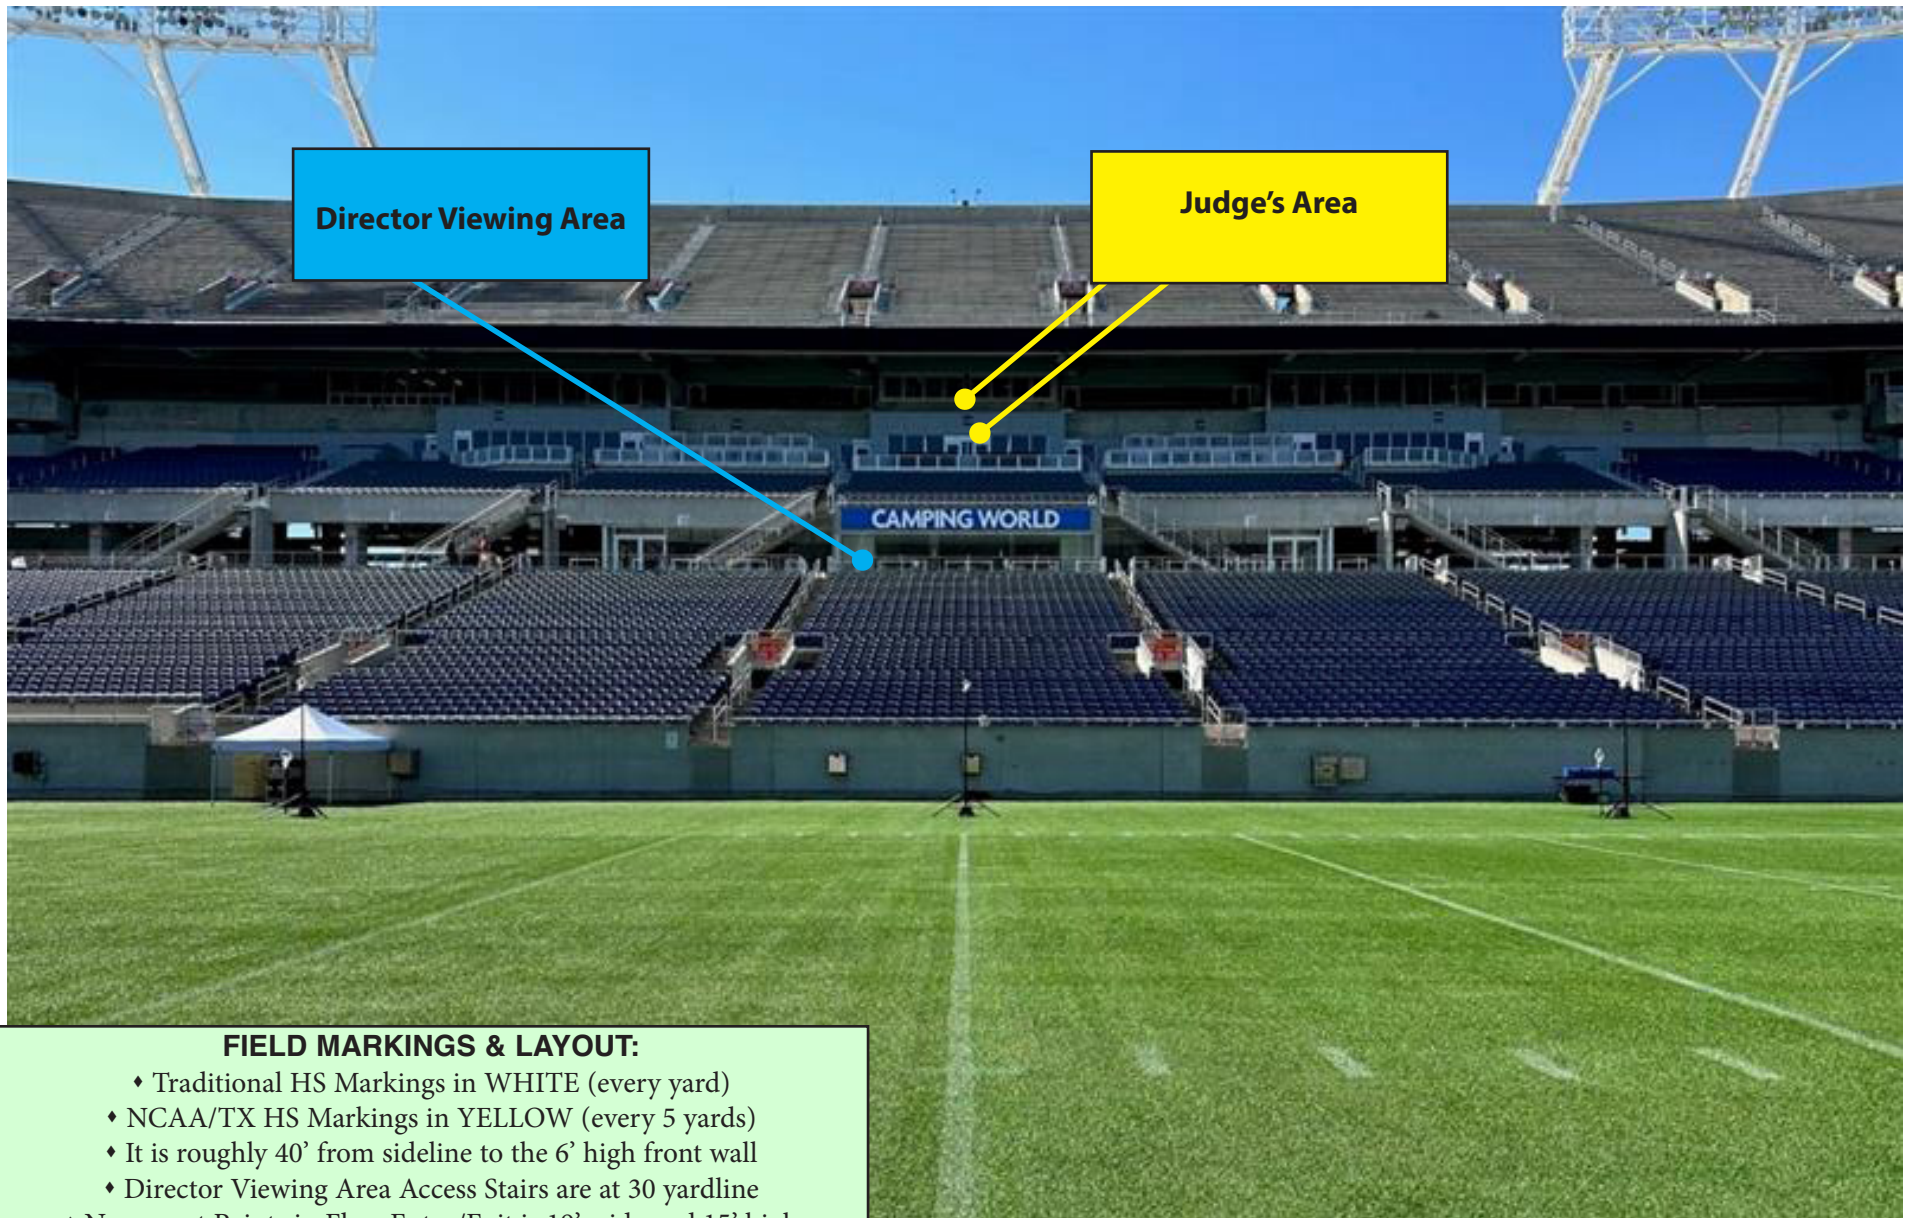

## FIELD VIEW version 2

October 21, 2023 • Camping World Stadium • Orlando, FL

Music for All

### FIELD MARKINGS & LAYOUT:

- ♦ Traditional HS Markings in WHITE (every yard)
- ♦ NCAA/TX HS Markings in YELLOW (every 5 yards)
- ♦ It is roughly 40' from sideline to the 6' high front wall
- ♦ Director Viewing Area Access Stairs are at 30 yardline
- ♦ Narrowest Points in Flow Entry/Exit is 19' wide and 15' high