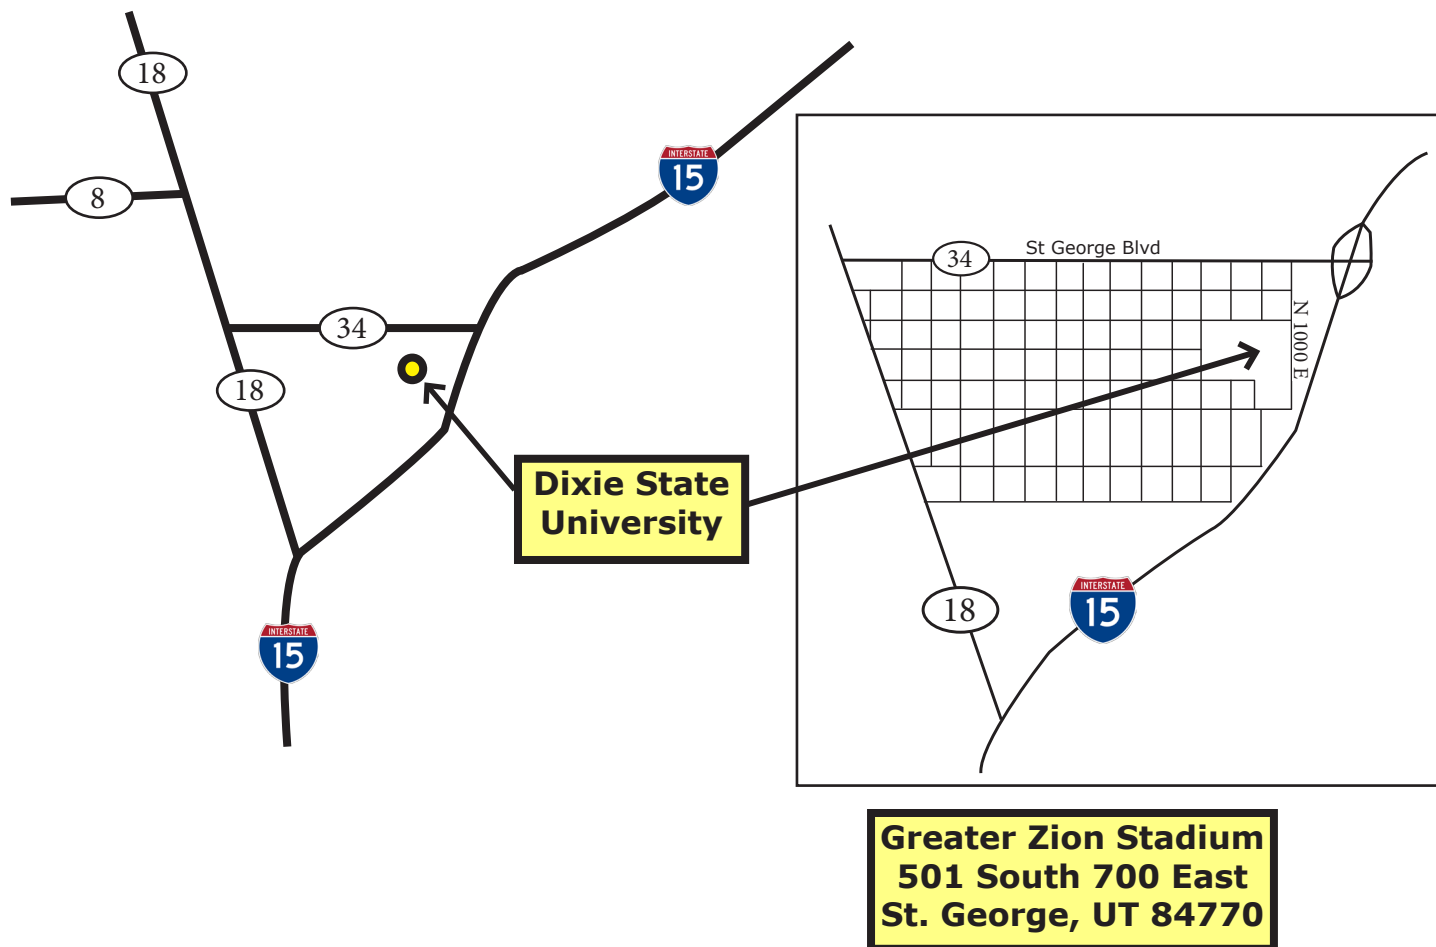

Utah Regional Championship, presented by Yamaha
AREA MAP & DRIVING DIRECTIONS
November 4, 2023 • Greater Zion Stadium • St. George, UT

From North of St. George: Travel on I-15 South and take Exit 8 for St George Blvd toward State Hwy 18/Santa Clara. Turn Right at St George Blvd. Buses/Trucks take the first left onto N 1000 E St. to travel approximately half a mile, and Truck Parking will be on your right. Spectators continue to 700 East and turn left.

From South of St. George: Travel on I-15 North and take Exit 8 toward 100 N/E St George Blvd. Buses/Trucks turn left at St George Blvd and take the first left onto N 1000 E St., and travel approximately half a mile and Truck Parking will be on your right. Spectators continue to 700 East and turn left.

From Northwest of St. George: Travel on State Hwy 18 South and turn left onto State Hwy 34 / St George Blvd. Buses/trucks turn right onto N 1000 E St and travel approximately half a mile and Truck Parking will be on your right. Spectators continue to 700 East and turn left.