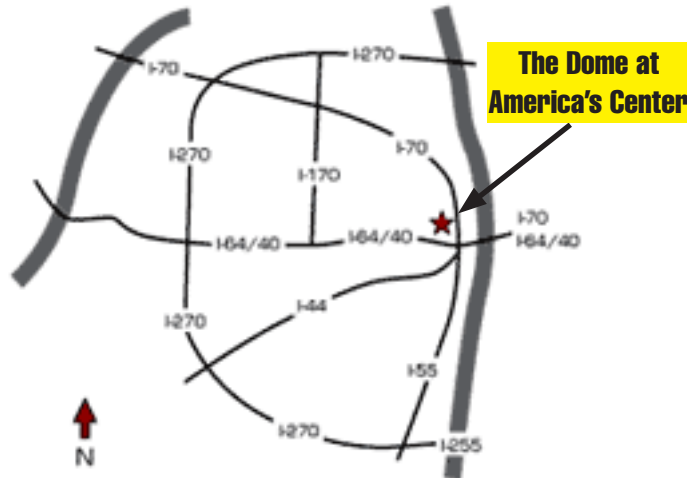

St. Louis Super Regional Championship, Presented by Yamaha
AREA MAP & DRIVING DIRECTIONS
 October 27-28, 2023 - The Dome at America's Center - St. Louis, MO

From I-70 West Bound

Take Exit 2C Martin Luther King Bridge toward Downtown St. Louis. Merge onto MLK Bridge. Continue onto 3rd St. Turn Left onto Carr St. Take a slight left onto N. Broadway Ave. Turn right onto Locust St. Take the 3rd right onto N. 9th St. Take the 4th right onto O'Fallon St. The parking lot will be on your right.

From I-70 East Bound

Take Exit 249C to merge onto N. Broadway toward Convention Center/Busch Stadium. Continue onto N. Broadway Ave. Turn right onto Locust St. Take the 3rd right onto N. 9th St. Take the 4th right onto O'Fallon St. The parking lot will be on your right.

From I-64 E

Take exit 39A for 14th St. Turn left onto S. 14th St. Turn right onto Washington Ave. Turn left onto N. 9th St. Take the 1st right onto Cole St. Take the 1st left onto N. 7th St. Turn right onto O'fallon St. The parking lot will be on your right.