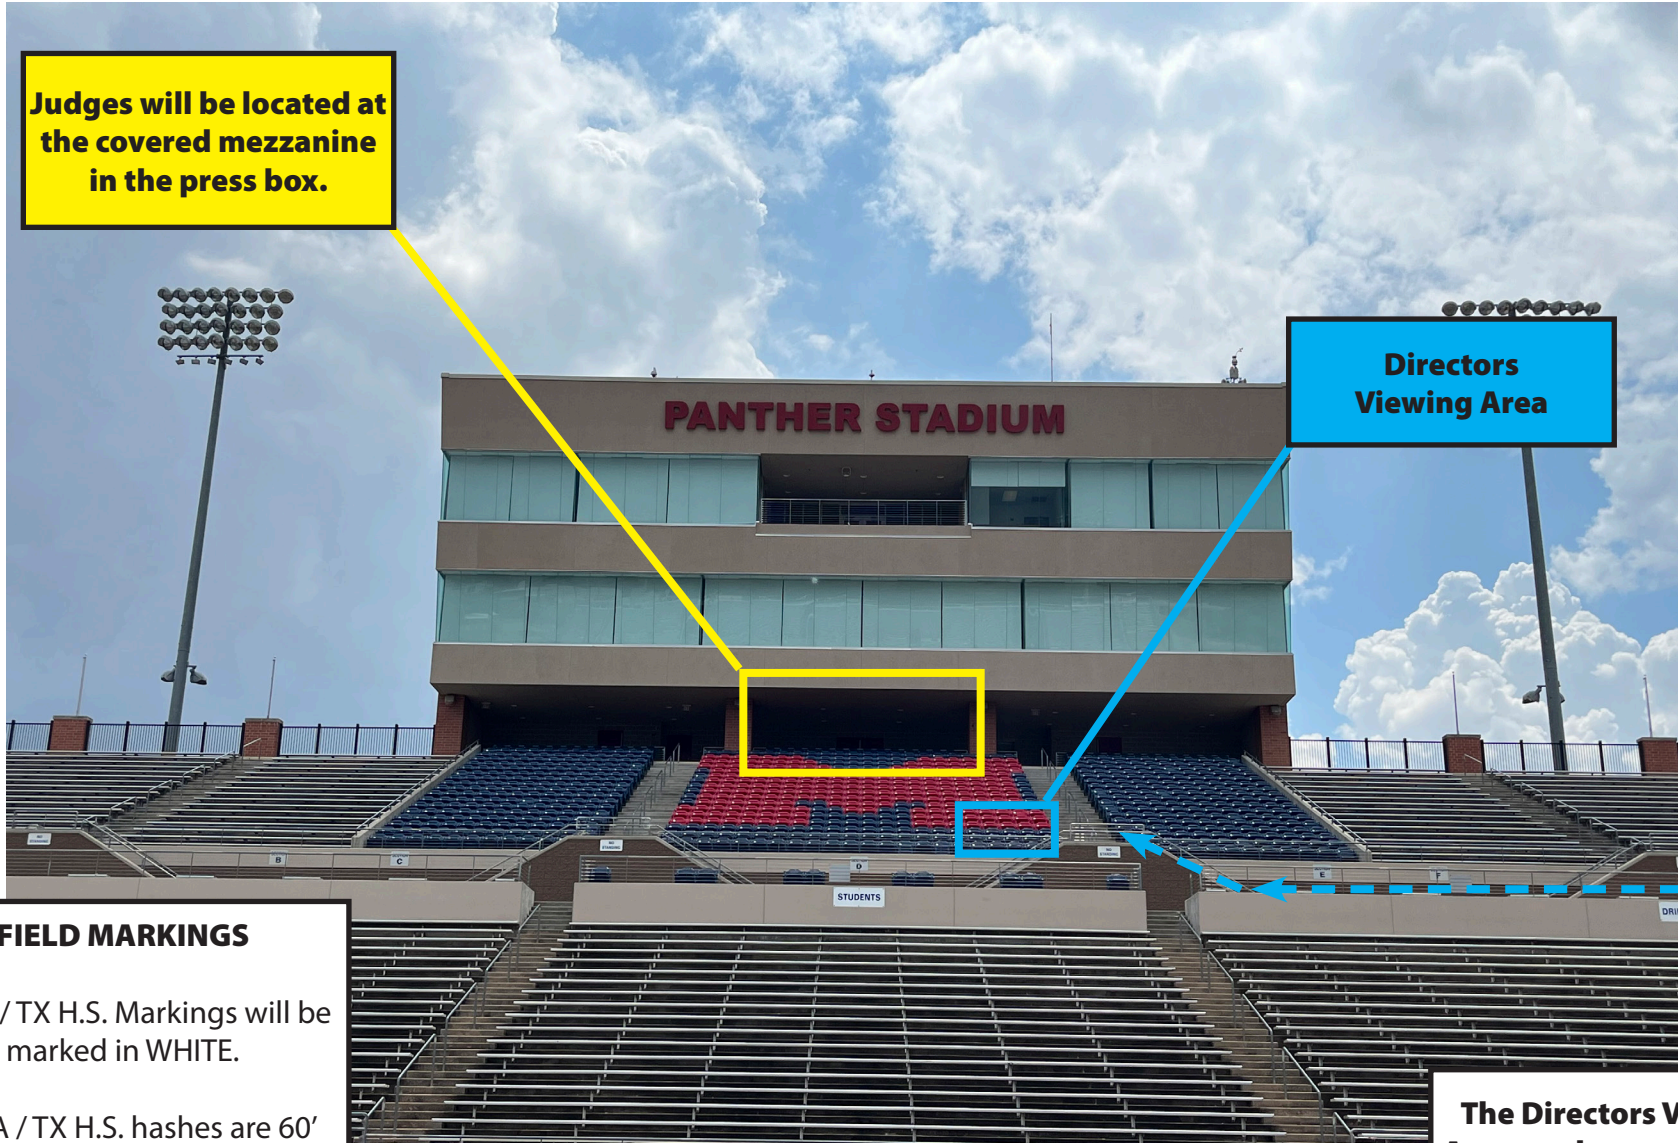

Waco Regional Championship, presented by Yamaha

FIELD VIEW

October 28, 2023 • Panther-Hewitt Stadium • Hewitt, TX

Judges will be located at the covered mezzanine in the press box.

Directors Viewing Area

FIELD MARKINGS

NCAA / TX H.S. Markings will be marked in WHITE.

NCAA / TX H.S. hashes are 60' from the front and back sidelines and 40' apart.

The Directors Viewing Area can be accessed via the field stairs at Side 1