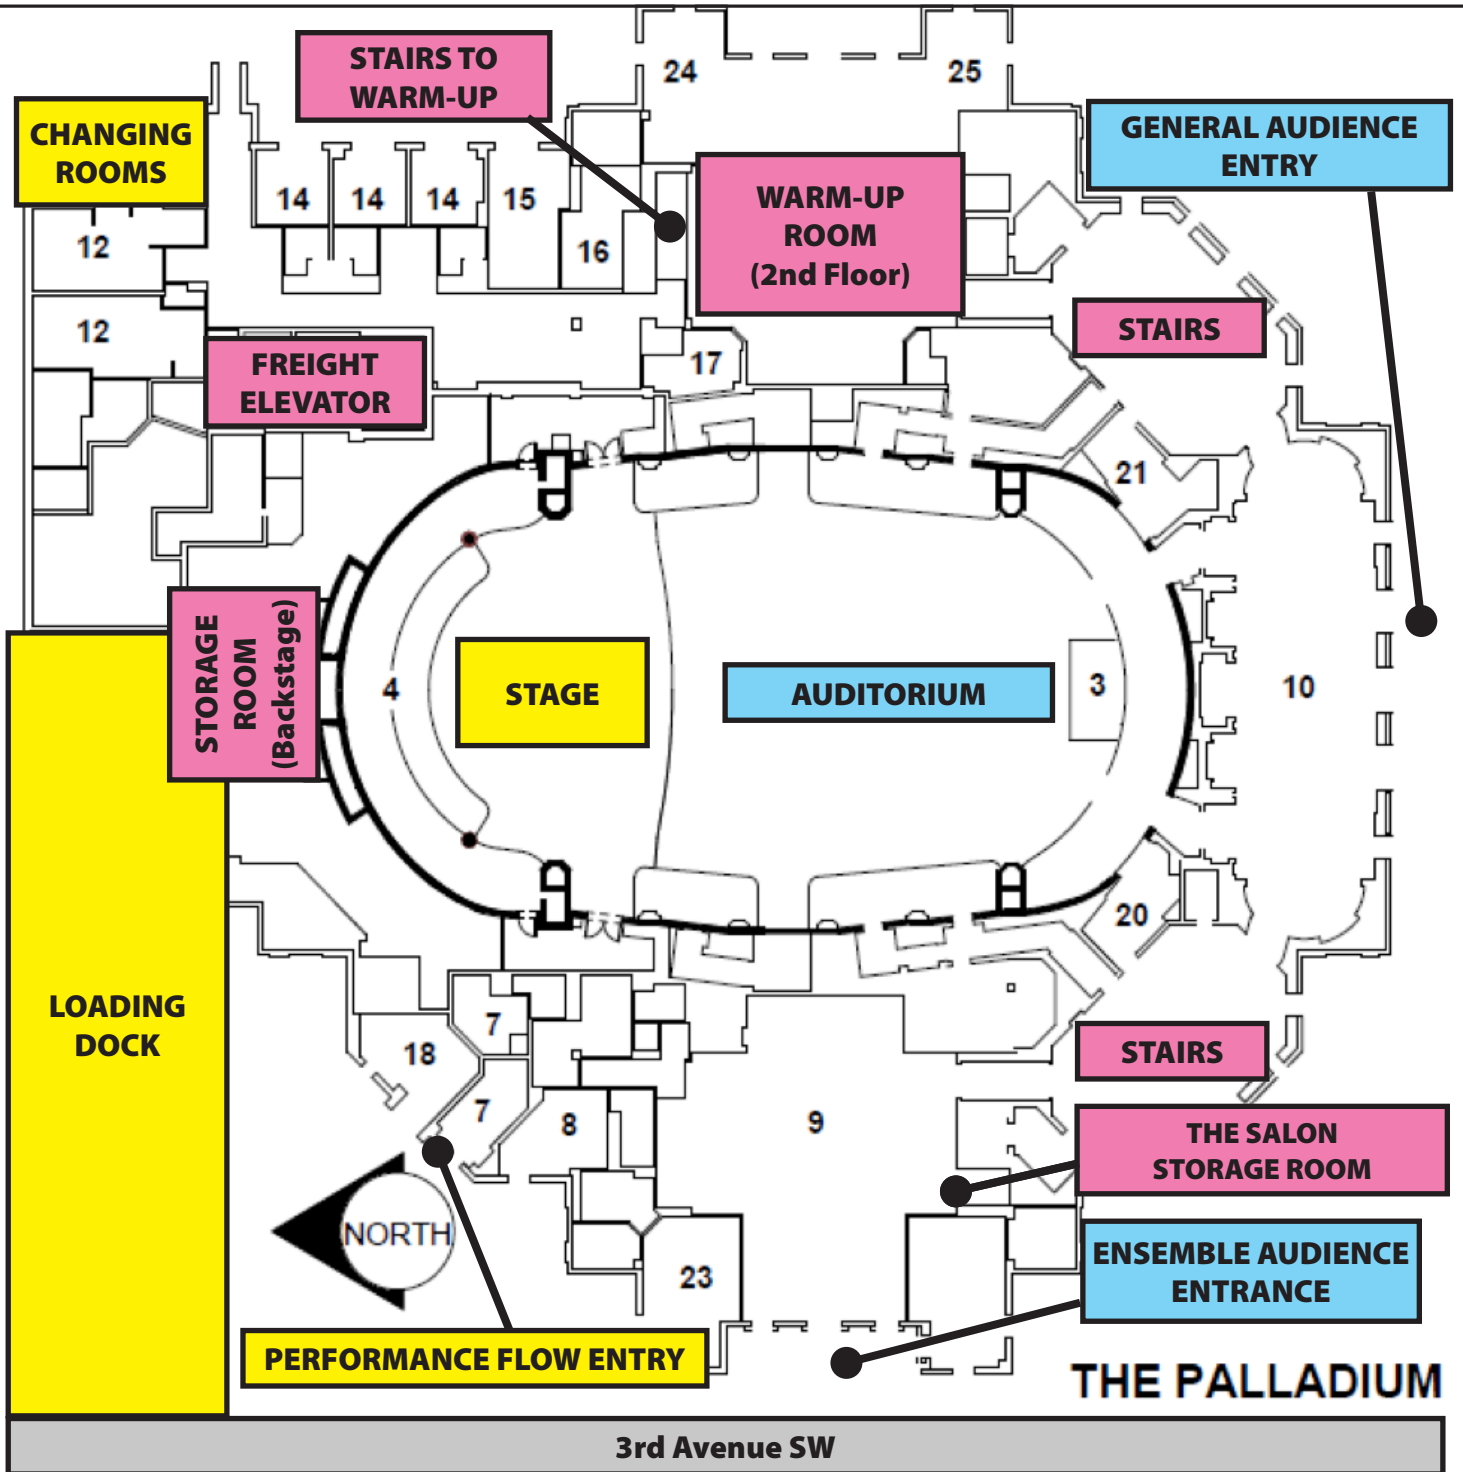

The Palladium Venue Map

March 21 - 23, 2024 • Indianapolis, IN

The Warm-Up Room is located on the Palladium's 2nd Floor and can be accessed via the freight elevator in the NE part of the building or the stairs in the East Lobby.

The West Lobby entrance is reserved for ensembles and chaperones with credentials only. Each person who enters through the West Lobby will enter the auditorium through the West Concert Hall Entrance.