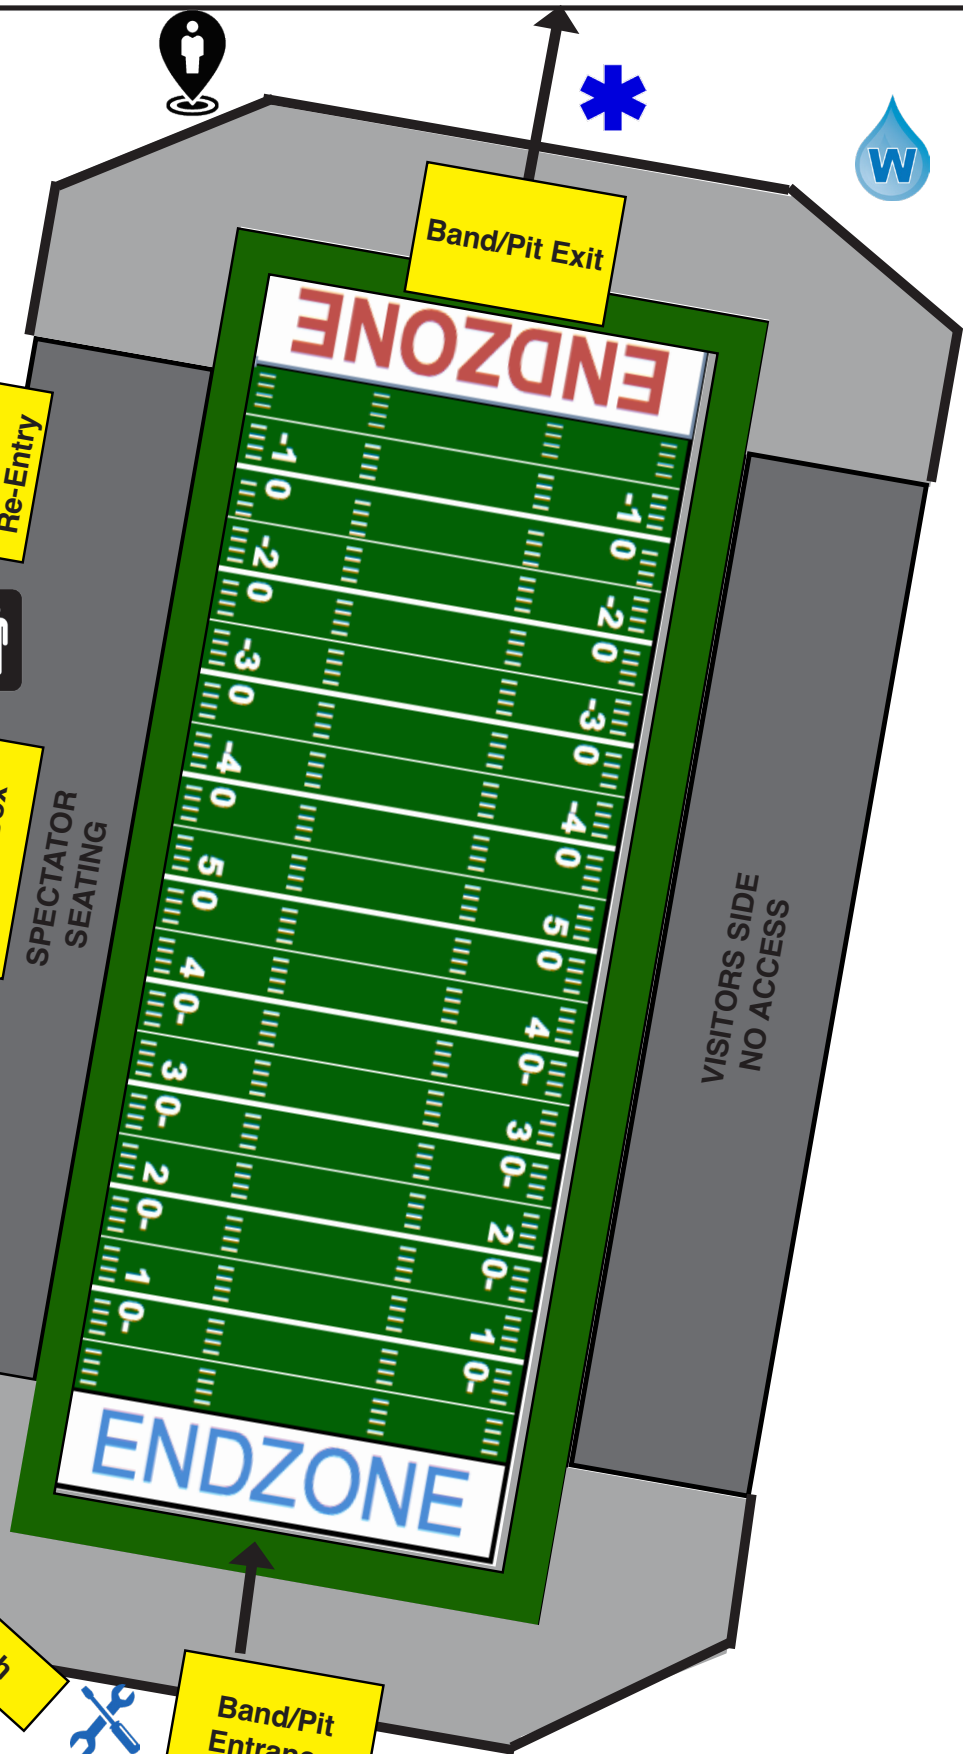

Austin Regional Championship, presented by Yamaha

STADIUM MAP

September 21, 2024- Kelly Reeves Athletic Complex - Austin, TX

-  INSTRUMENT REPAIR
-  MEDICAL SERVICES
-  POST PERFORMANCE WATER
-  BAND CHECK-IN

Band/Pit Exit

Band Re-Entry

Press Box

SPECTATOR SEATING

VISITORS SIDE
NO ACCESS

Spectator Entrance
Pepwear Sales Area

Ticket Booth

Band/Pit Entrance