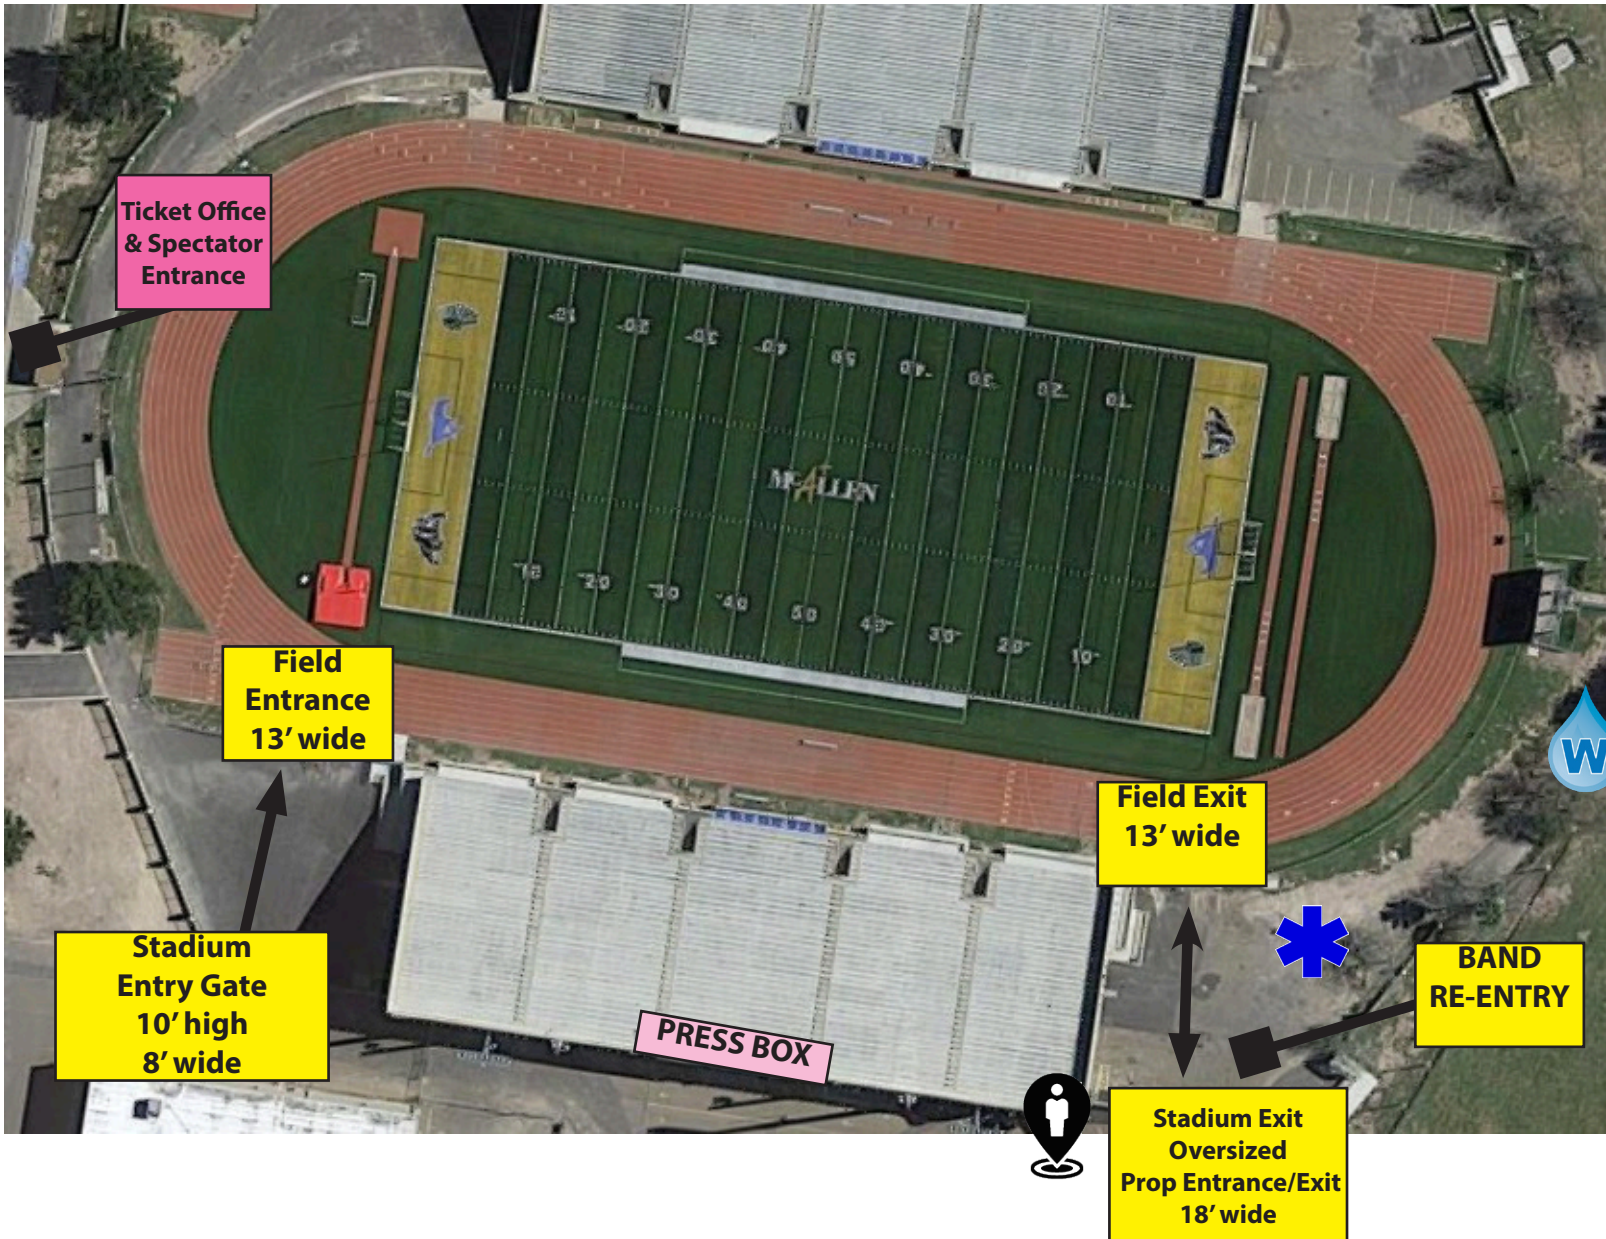

South Texas Regional Championship, presented by Yamaha
STADIUM MAP
 September 21, 2024 - Veterans Memorial Stadium - McAllen, TX

-  MEDICAL SERVICES
-  WATER STATION
-  BAND CHECK-IN