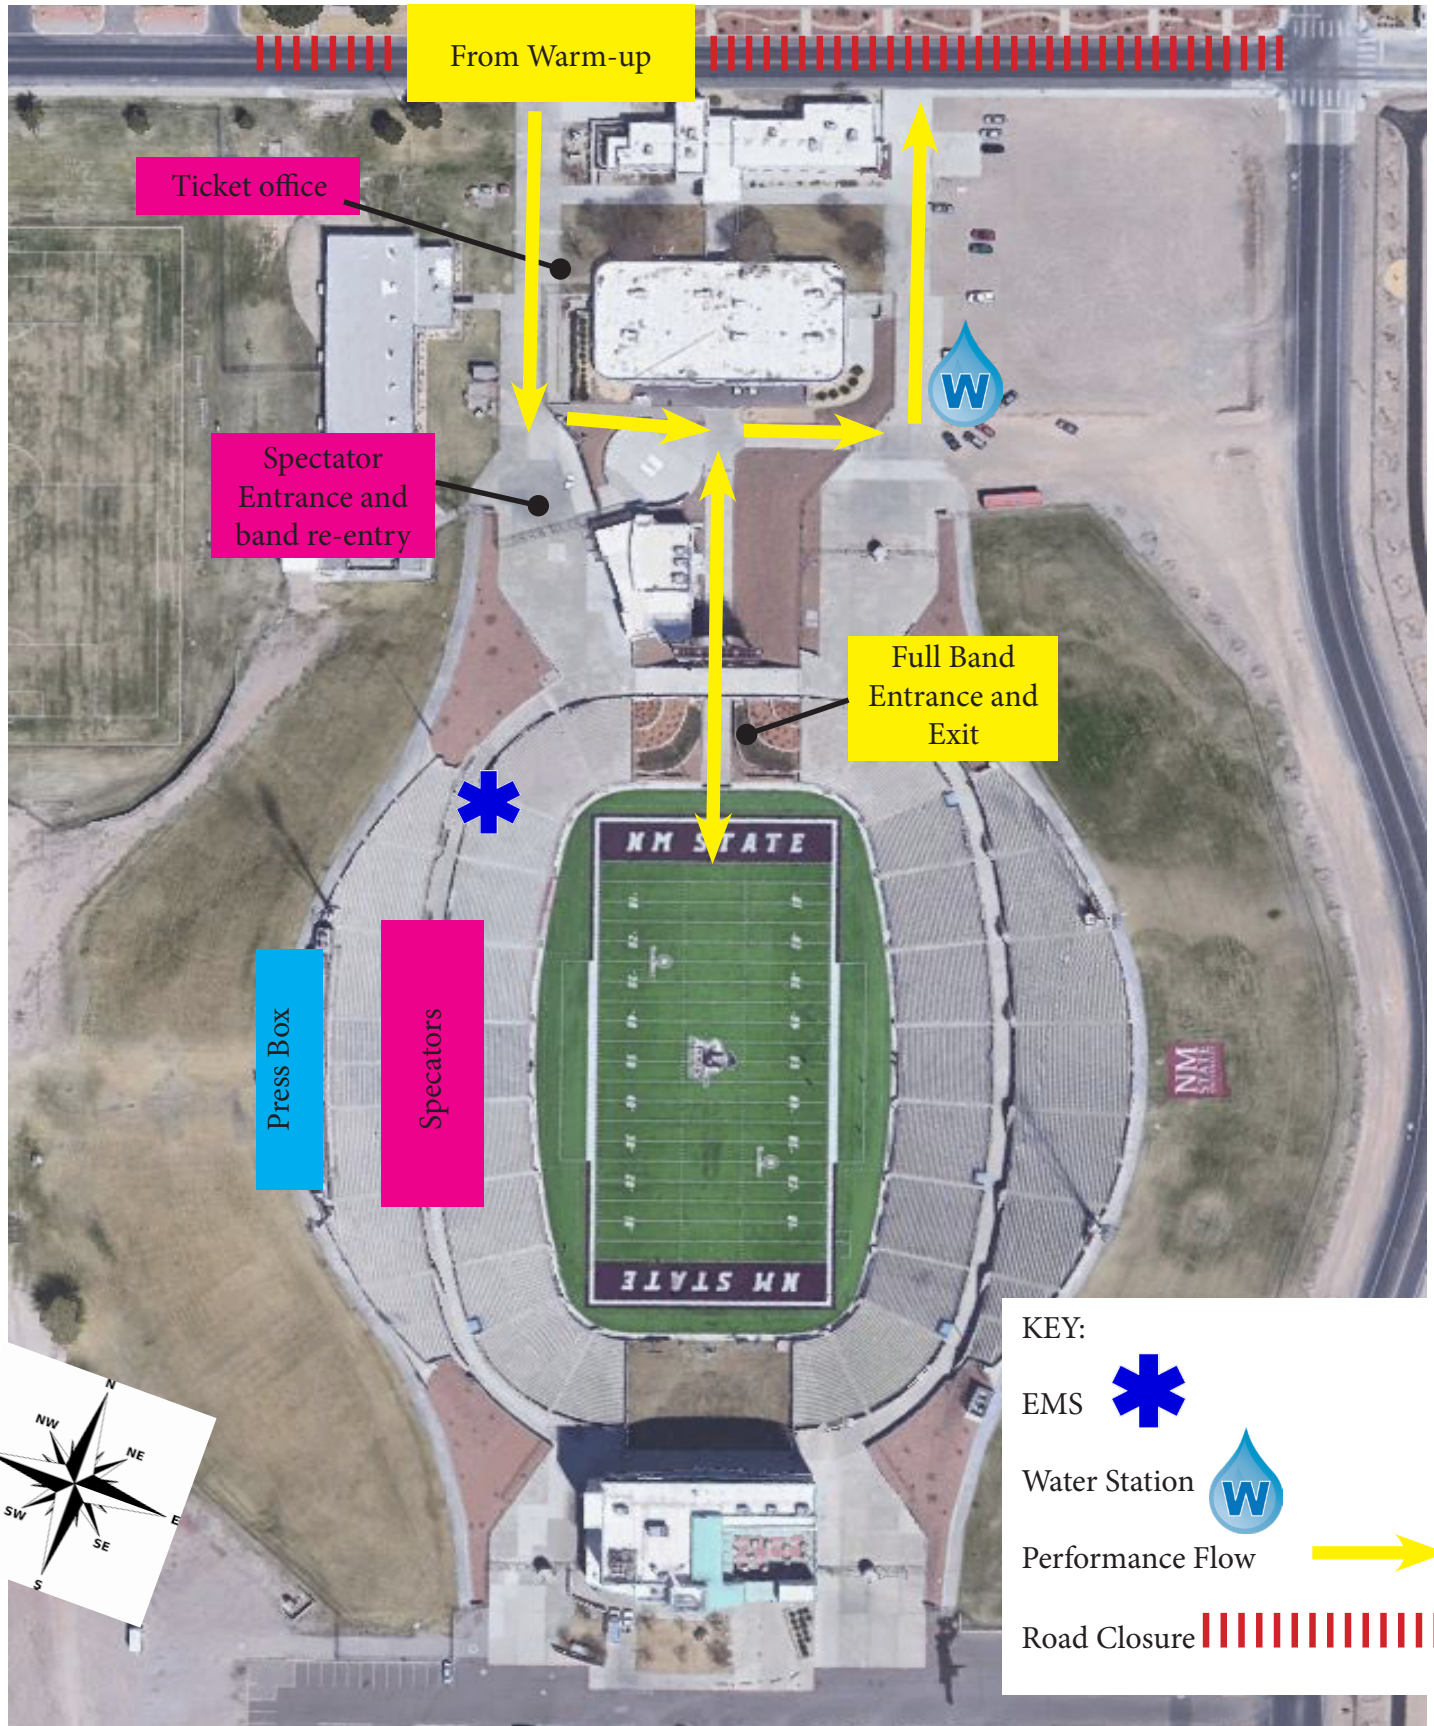

# STADIUM MAP

September 21, 2024 - Aggie Memorial Stadium - Las Cruces, NM

KEY:

EMS

Water Station

Performance Flow

Road Closure