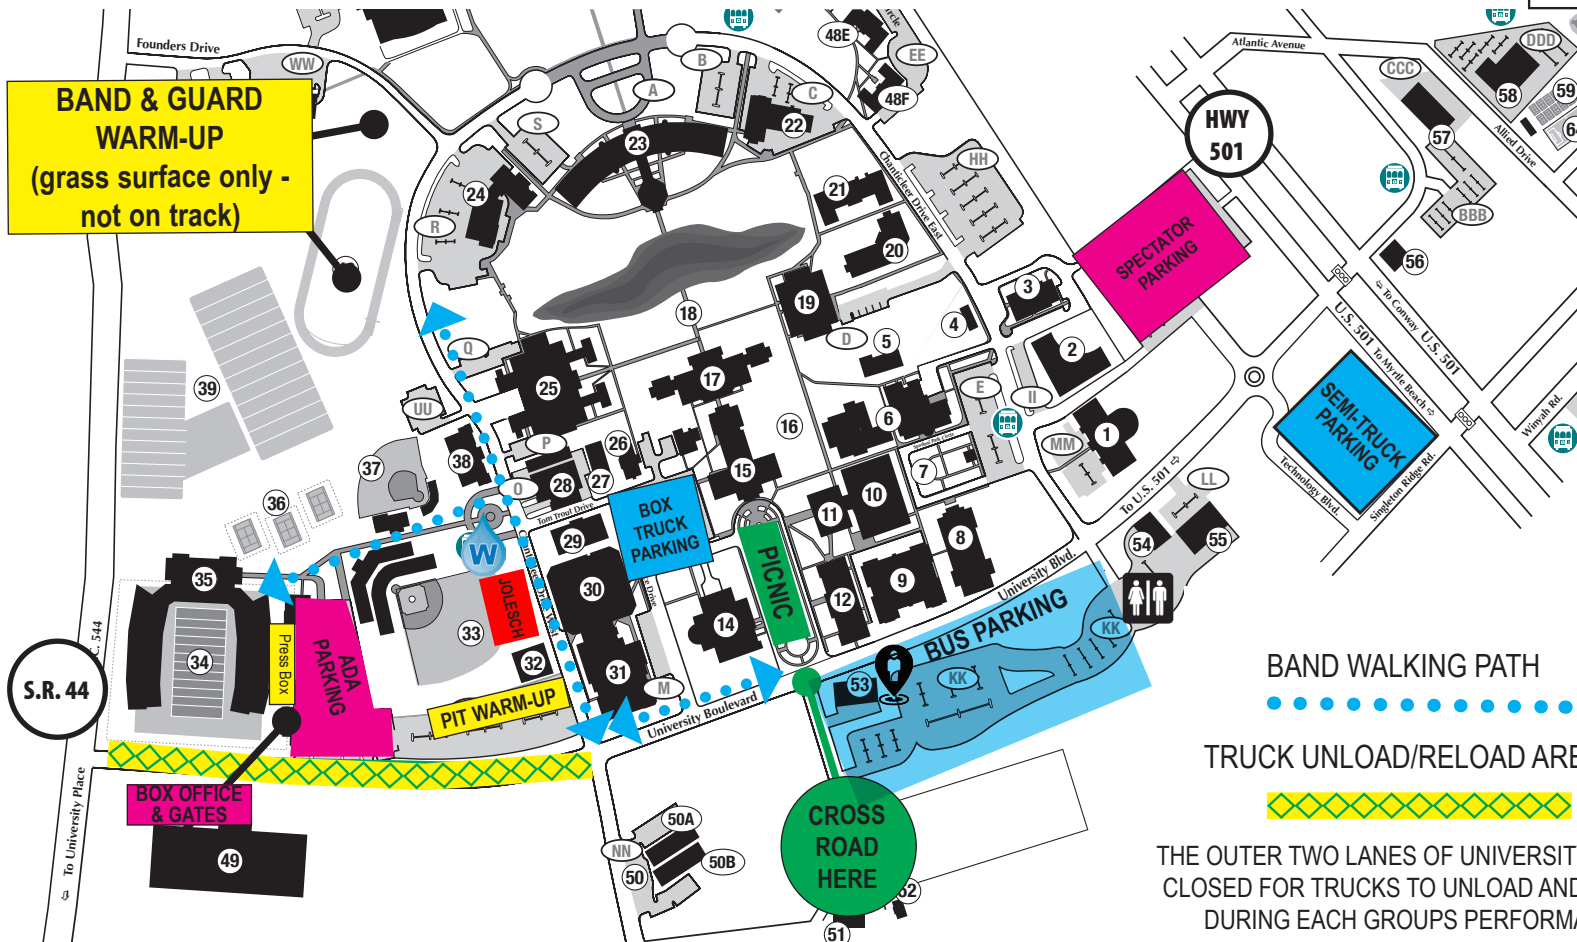

Carolina Regional Championship, presented by Yamaha

SITE OVERVIEW MAP

October 12, 2024 • Brooks Stadium • Conway, SC

FREE SPECTATOR PARKING IS IN LOT 66.
 SHUTTLE SERVICE IS AVAILABLE TO THOSE WHO NEED ASSISTANCE,
 SPACE IS LIMITED.
 SHUTTLES WILL RUN EVERY 15 MINUTES.
 ACCESSIBLE PARKING IS AVAILABLE AT THE STADIUM.
 PLEASE SEE THE SPECTATOR GUIDE FOR MORE INFORMATION

BAND WALKING PATH

TRUCK UNLOAD/RELOAD AREA

THE OUTER TWO LANES OF UNIVERSITY WILL BE CLOSED FOR TRUCKS TO UNLOAD AND REMAIN DURING EACH GROUPS PERFORMANCE