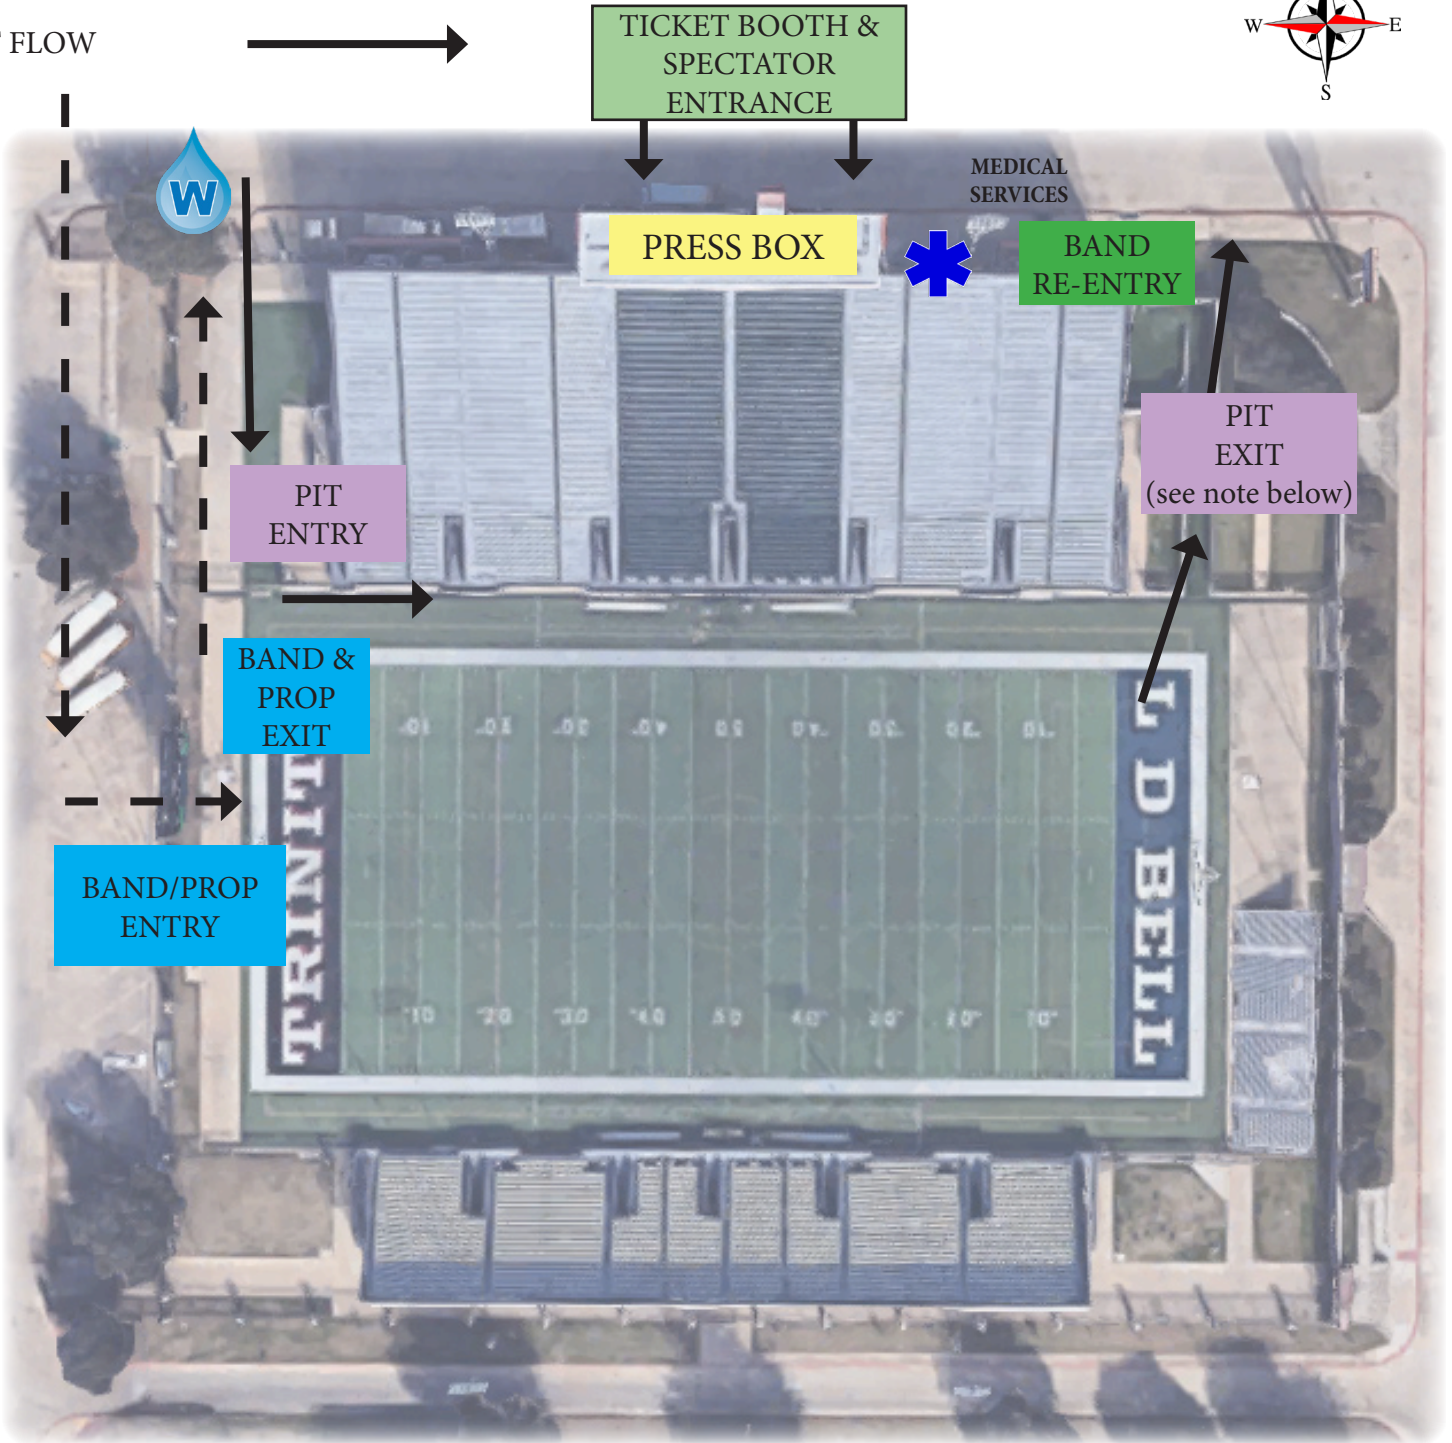

Dallas Mid-Cities Regional Championship, presented by Yamaha

STADIUM MAP

October 5, 2024 - Pennington Field - Bedford, TX

BAND/PROP FLOW

PIT FLOW

**NOTE: Pit Exit includes a 12' wide gate with a 7' height restriction.
Large podiums and equipment should use Band Exit.**