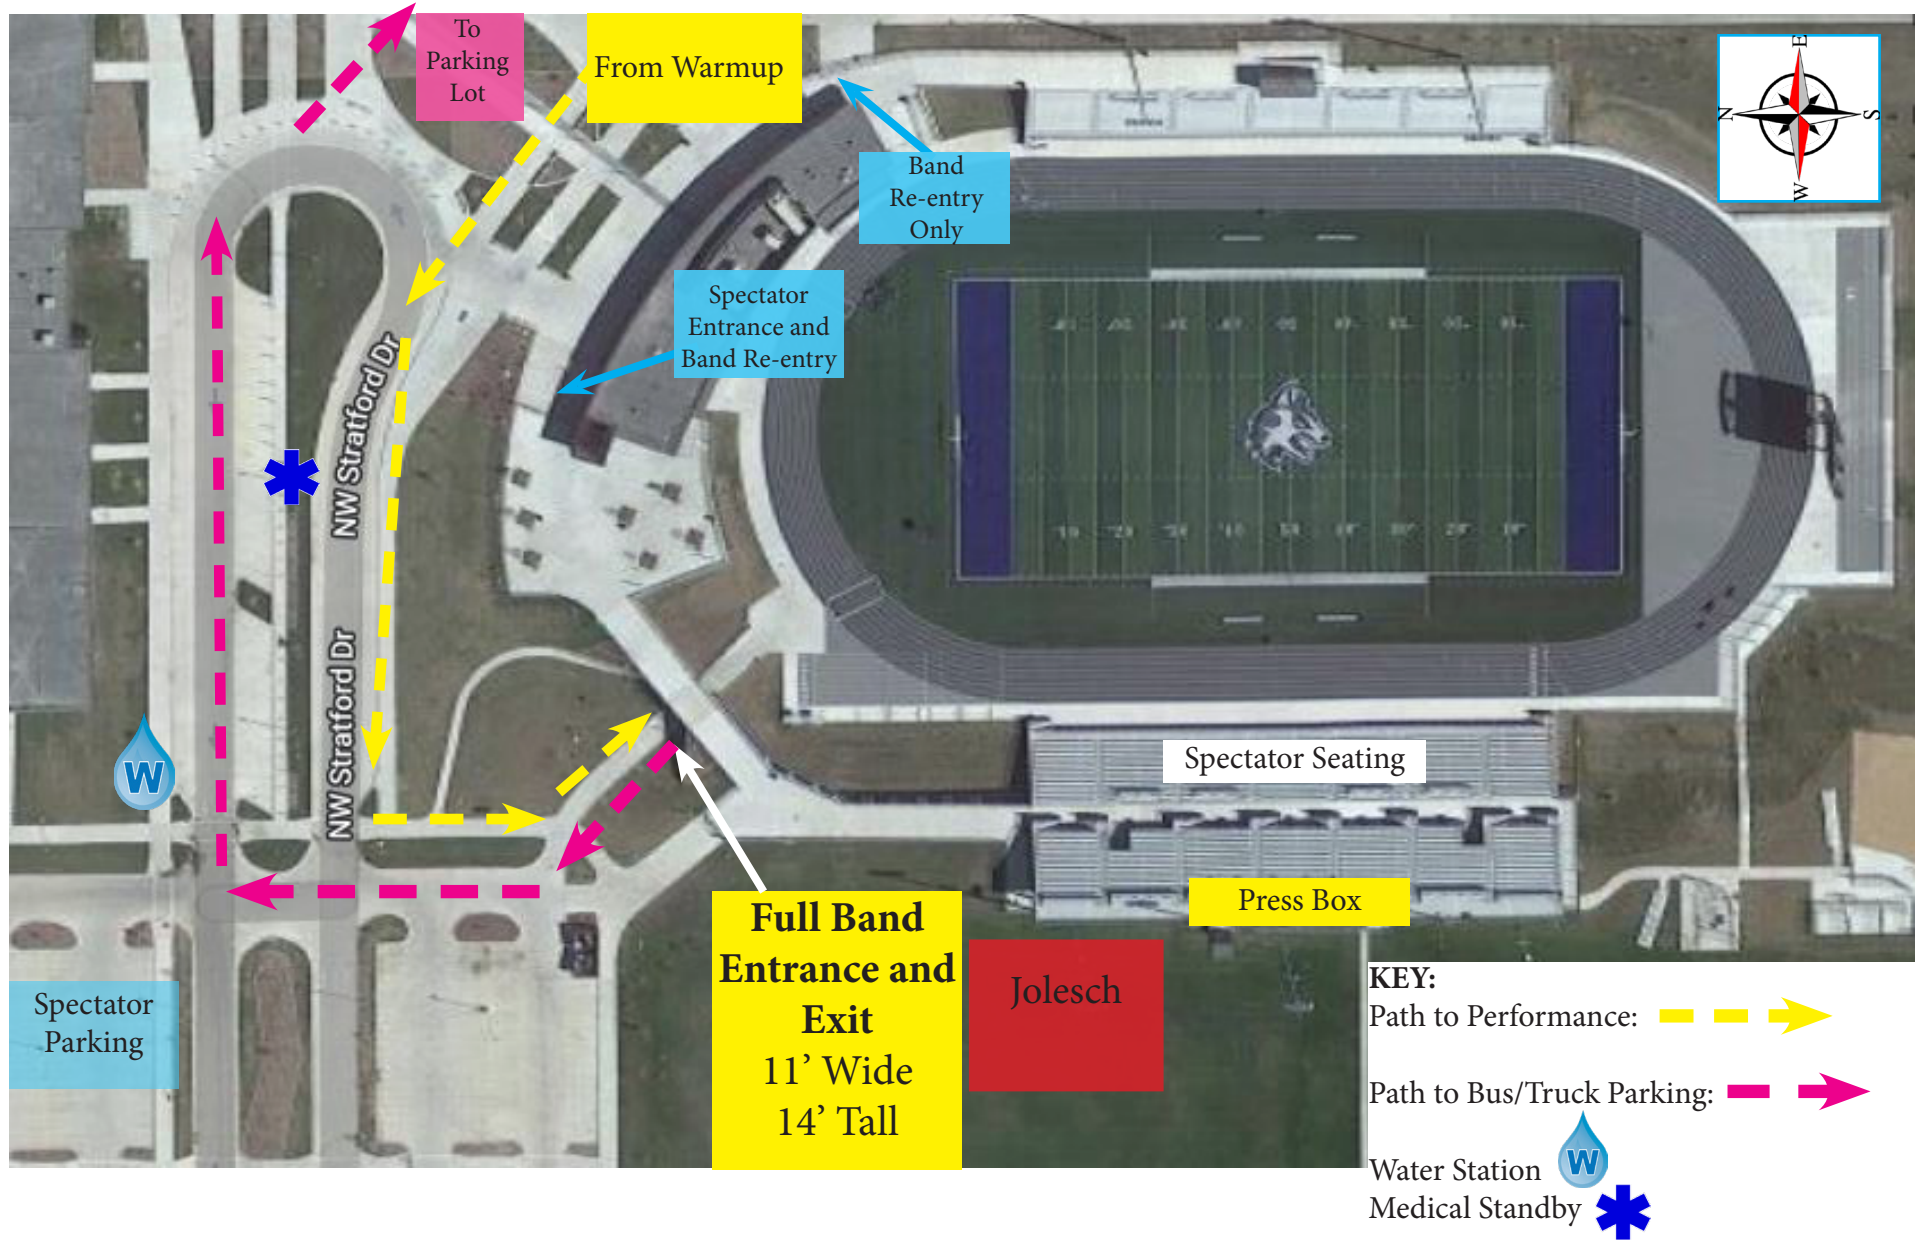

Iowa Regional Championship, Presented by Yamaha

STADIUM MAP

September 28, 2024 - Northwest High School Stadium - Des Moines, IA

Spectator Parking

To Parking Lot

From Warmup

Band Re-entry Only

Spectator Entrance and Band Re-entry

Spectator Seating

Press Box

Full Band Entrance and Exit
11' Wide
14' Tall

Jolesch

- KEY:**
- Path to Performance:
 - Path to Bus/Truck Parking:
 - Water Station
 - Medical Standby