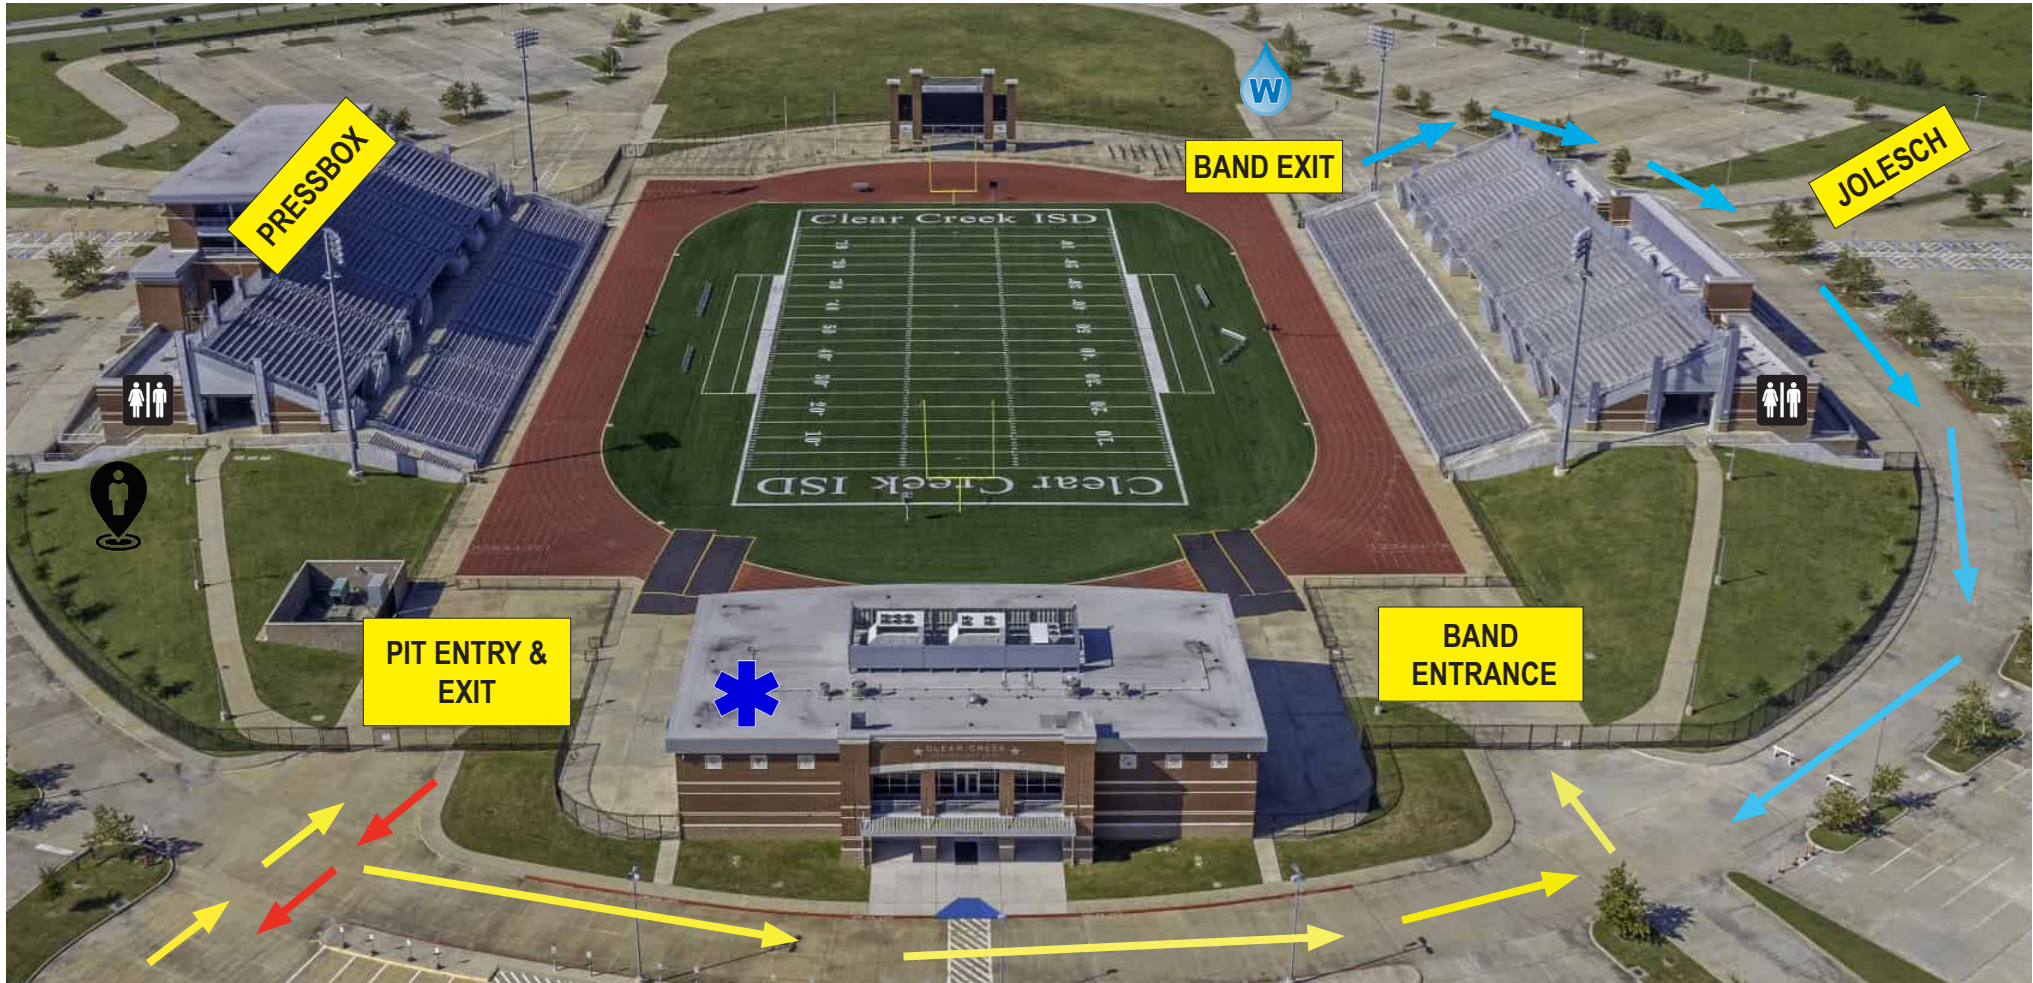

South Houston Regional Championship, presented by Yamaha

STADIUM MAP

October 5, 2024 • Clear Creek ISD Challenger Columbia Stadium • Webster, TX

RESTROOMS

WATER STATION

BAND CHECK-IN

MEDICAL

FROM WARM-UP

POST PERFORMANCE
BAND FLOW

POST PERFORMANCE
PIT FLOW