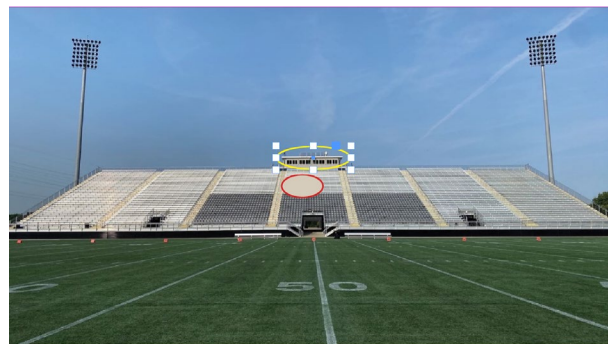

### WARM-UP AREAS:

- Band warm-up areas are on a grassy surface.
- Front Ensemble warm-up is a paved surface but may use the grassy space above their area.
- The field will be divided into three equal sections for winds and battery.
- The front ensemble warm-up area will also be divided into three equal sections.

### FIELD ENTRY/EXIT GATES:

- Band, Front Ensemble, and Props will all enter and exit from FRONT Side 1.
- The Entrance and Exit Gate (circled in yellow) is 20' wide with no height restriction.

### DIRECTOR VIEWING AREA AND JUDGING AREA:

- The Director Viewing Area is in the central stands (circled in red), accessible from the stairs at the 50 yard line.
- Judges will be located in the pressbox (circled in yellow).