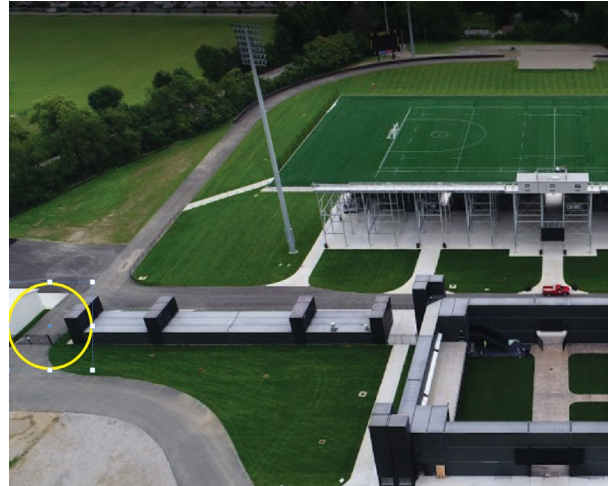

### WARM-UP AREAS:

- Band warm-up areas are on a grassy surface.
- Front Ensemble warm-up is a paved surface but may use the grassy space above their area.
- The field will be divided into three equal sections for winds and battery.
- The front ensemble warm-up area will also be divided into three equal sections.

### FIELD ENTRY/EXIT GATES:

- Band, Front Ensemble, and Props will all enter and exit from FRONT Side 1.
- The Entrance and Exit Gate (circled in yellow) is 20' wide with no height restriction.

### DIRECTOR VIEWING AREA AND JUDGING AREA:

- The Director Viewing Area is in the central stands (circled in red), accessible from the stairs at the 50 yard line.
- Judges will be located in the pressbox (circled in yellow).