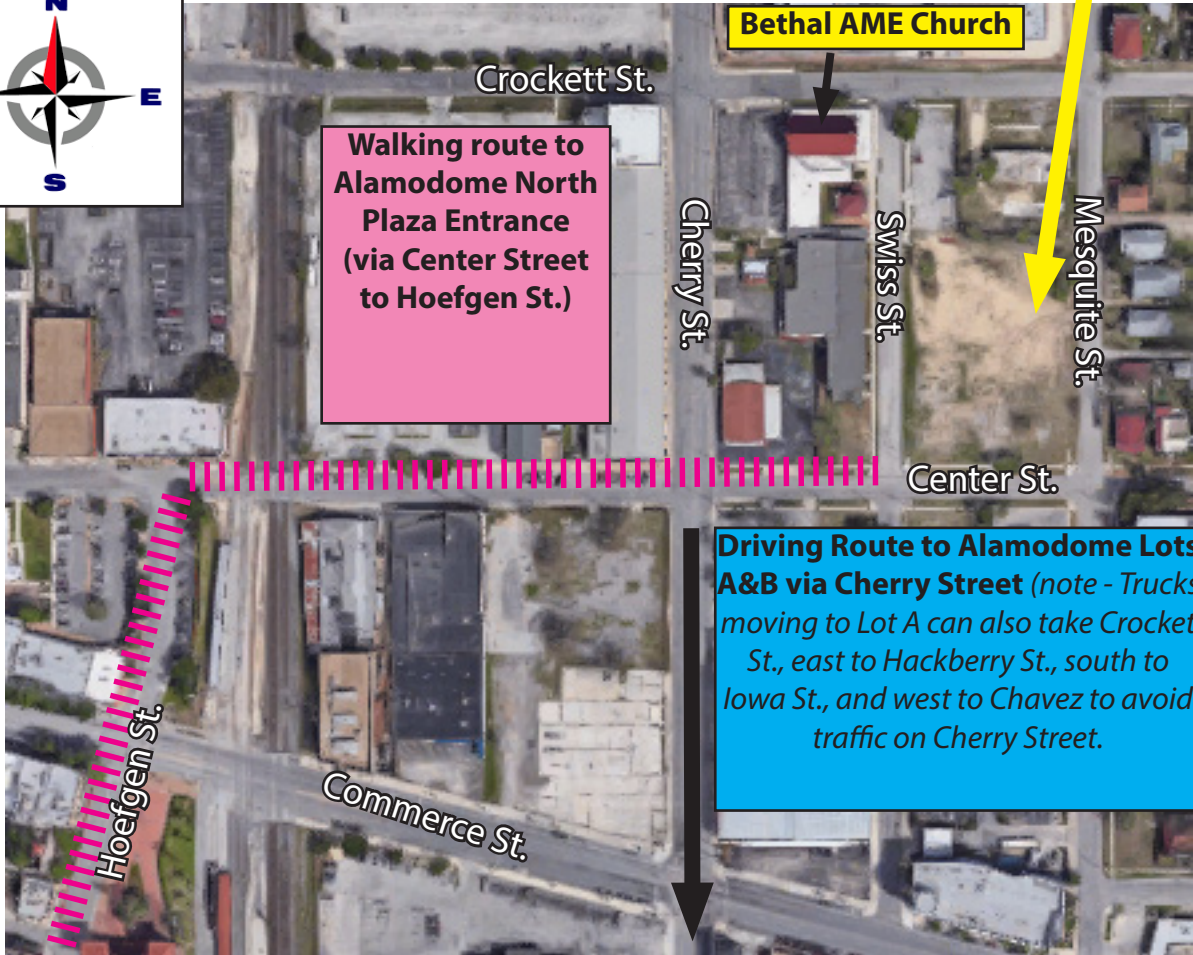

San Antonio Super Regional Championship, presented by Yamaha

OFFSITE PARKING FOR PARTICIPATING BANDS

November 8-9, 2024 • Alamodome • San Antonio, TX

THE OFFSITE HOLDING LOT IS LOCATED AT THE BETHAL AME CHURCH AND IS A TRUCK HOLDING AREA FOR USE PRIOR TO YOUR LOT A ENTRANCE TIME

BETHAL AME CHURCH LOT
Approximate GPS Address:
233 North Mesquite Street
Please ENTER the off-site truck lot from MESQUITE STREET, and EXIT onto CENTER STREET

Walking route to Alamodome North Plaza Entrance (via Center Street to Hoefgen St.)

Driving Route to Alamodome Lots A&B via Cherry Street (note - Trucks moving to Lot A can also take Crockett St., east to Hackberry St., south to Iowa St., and west to Chavez to avoid traffic on Cherry Street.

Bands preparing to enter the performance flow - TRUCKS should report to this offsite lot at Crockett Street and Mesquite Street IF ARRIVING EARLY FOR YOUR ENTRANCE TIME FOR LOT A. Buses may report directly to Lot C.