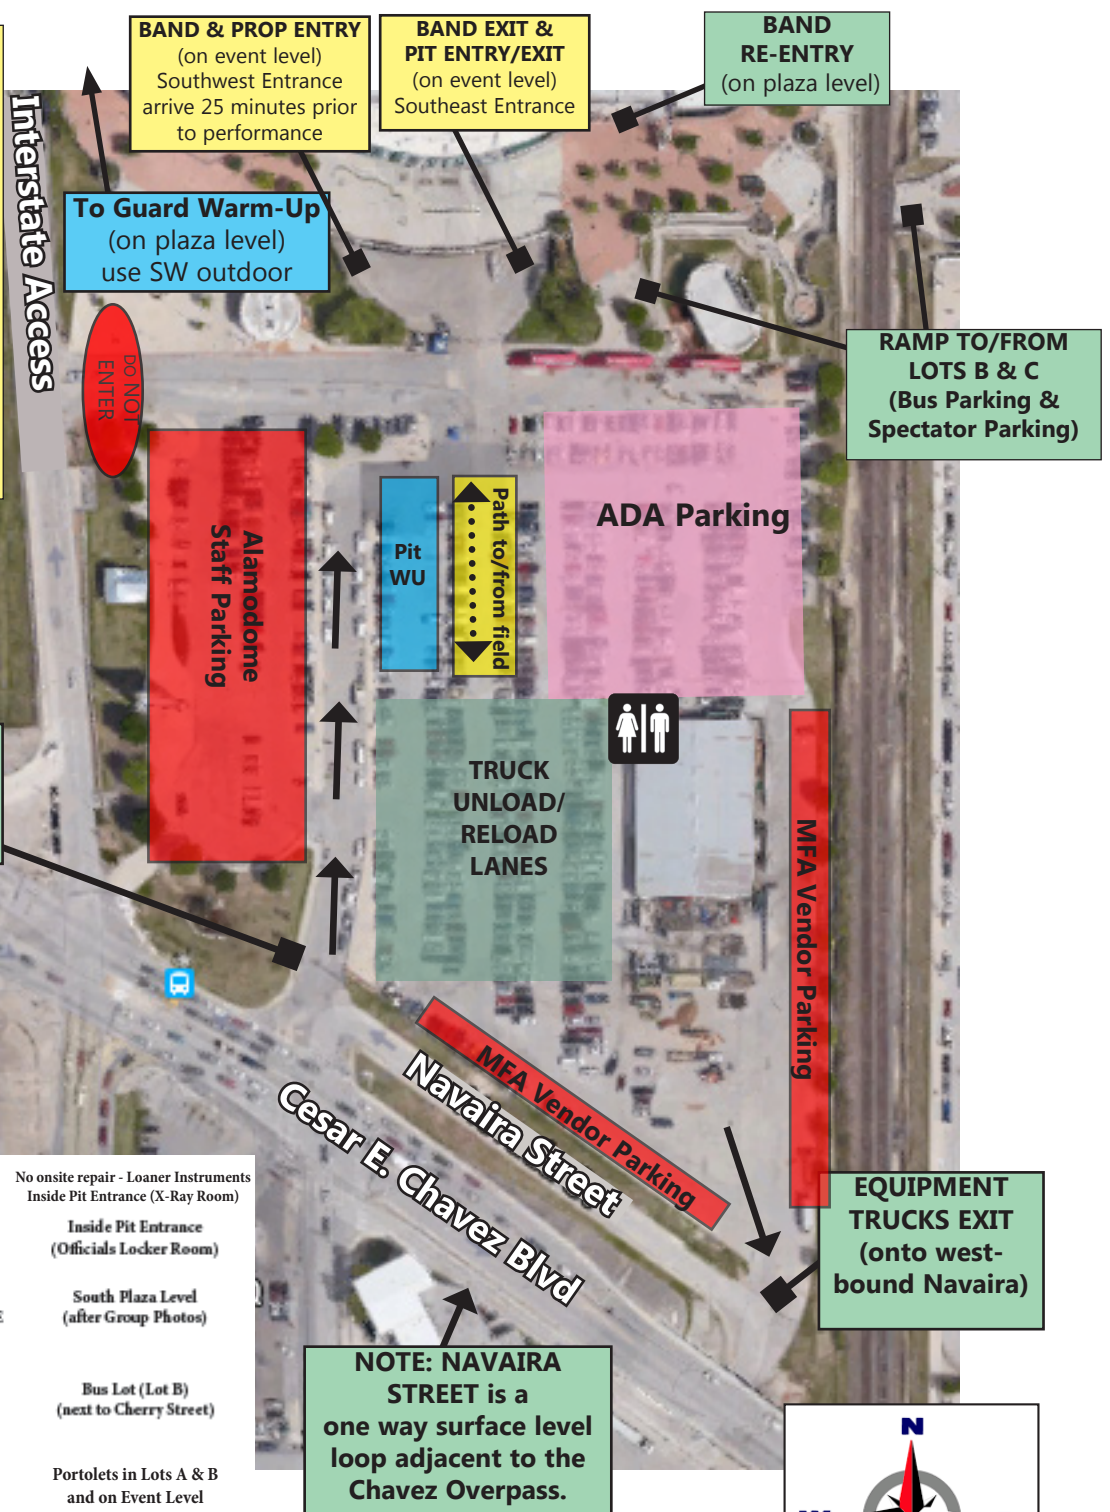

San Antonio Super Regional Championship, presented by Yamaha

LOT A - TRUCK UNLOAD & OUTDOOR FLOW

November 8-9, 2024 • Alamodome • San Antonio, TX

SECURITY/SAFETY NOTES:

The Alamodome will have SECURITY DOGS AT EVENT LEVEL ENTRANCES.

The Alamodome will again follow a CLEAR BAG POLICY. Please share this with your students & parents.

Please see the "Important Event Procedures" for more details. We appreciate your cooperation and patience.

- INSTRUMENT REPAIR**
No onsite repair - Loaner Instruments
Inside Pit Entrance (X-Ray Room)
- MEDICAL SERVICES**
Inside Pit Entrance (Officials Locker Room)
- POST PERFORMANCE WATER**
South Plaza Level (after Group Photos)
- BAND CHECK-IN**
Bus Lot (Lot B) (next to Cherry Street)
- RESTROOMS**
Portolets in Lots A & B and on Event Level