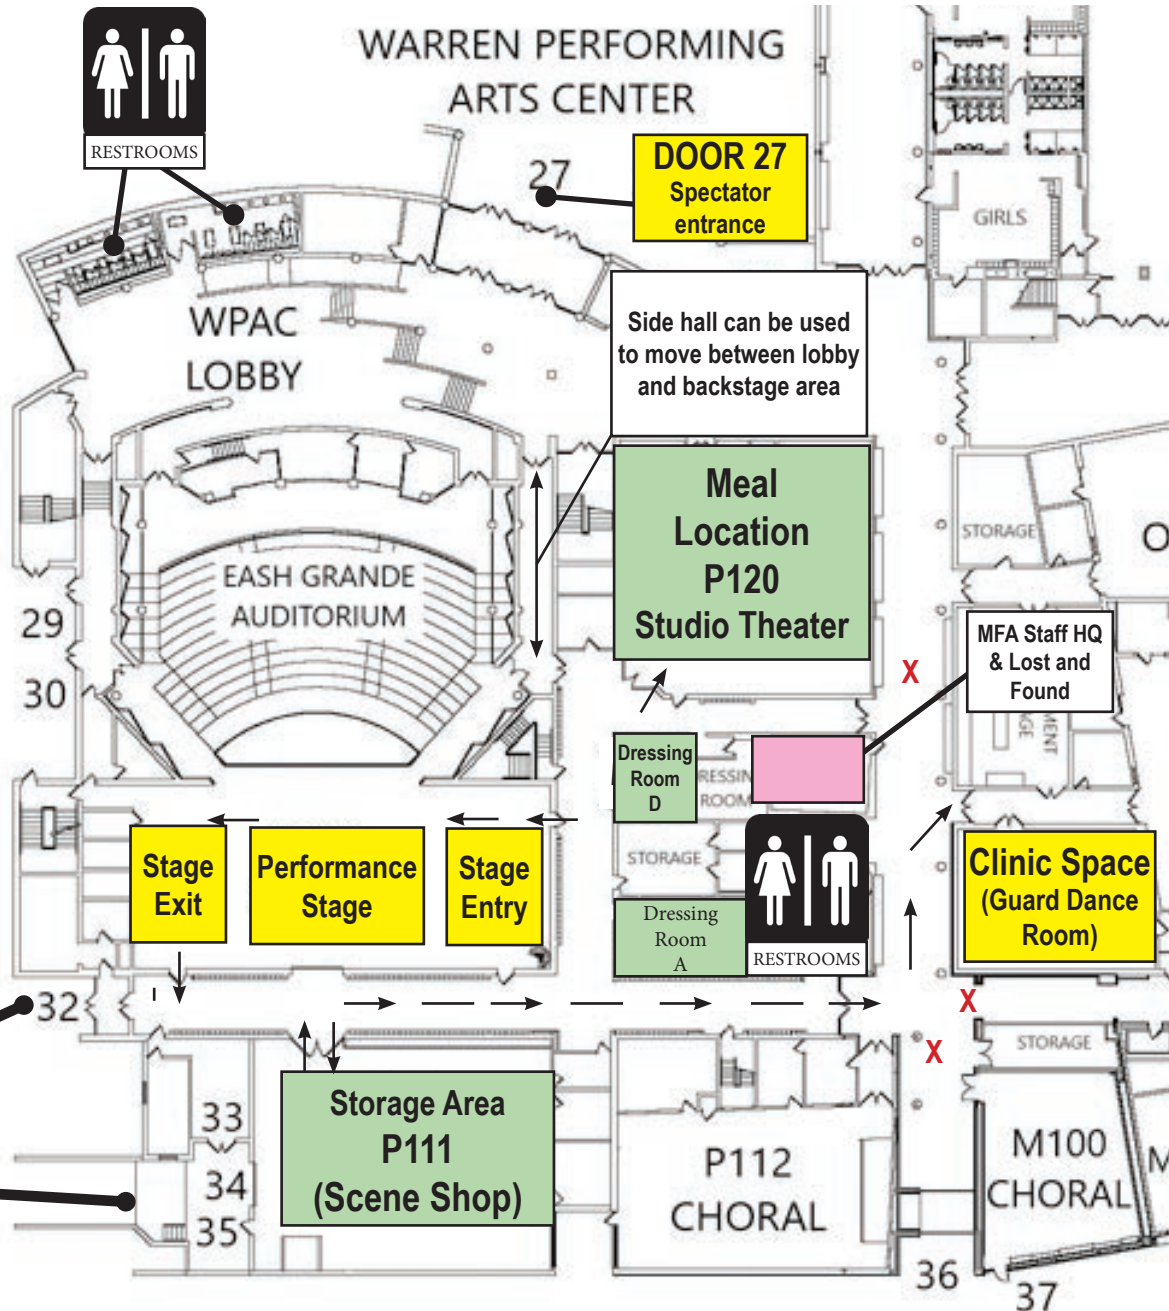

Warren Performing Arts Center Venue Map

March 13-15, 2025 - Indianapolis, IN

Parking Lot
(Lot #4 Across from Door 32)

ENTER the lot from E 16th St, south of the venue.

Please do NOT use the curbside bus lanes during school hours (7:00 AM - 3:00 PM)

DOOR 32
Enter here if performing or rehearsing.

Loading Dock
Down Ramp to single 4 ft raised dock

E 16th St

X No Ensembles Beyond this Point

When in backstage areas and the halls around the Performing Arts Center, please be courteous to other performers and Warren Central students by keeping your noise to a minimum.

There is NO PLAYING allowed backstage or in the halls surrounding the PAC.

Warren Central High School will still be in session during some performances and rehearsals.

Please be mindful of student traffic when crossing the hall from PAC areas to the Clinic Room.