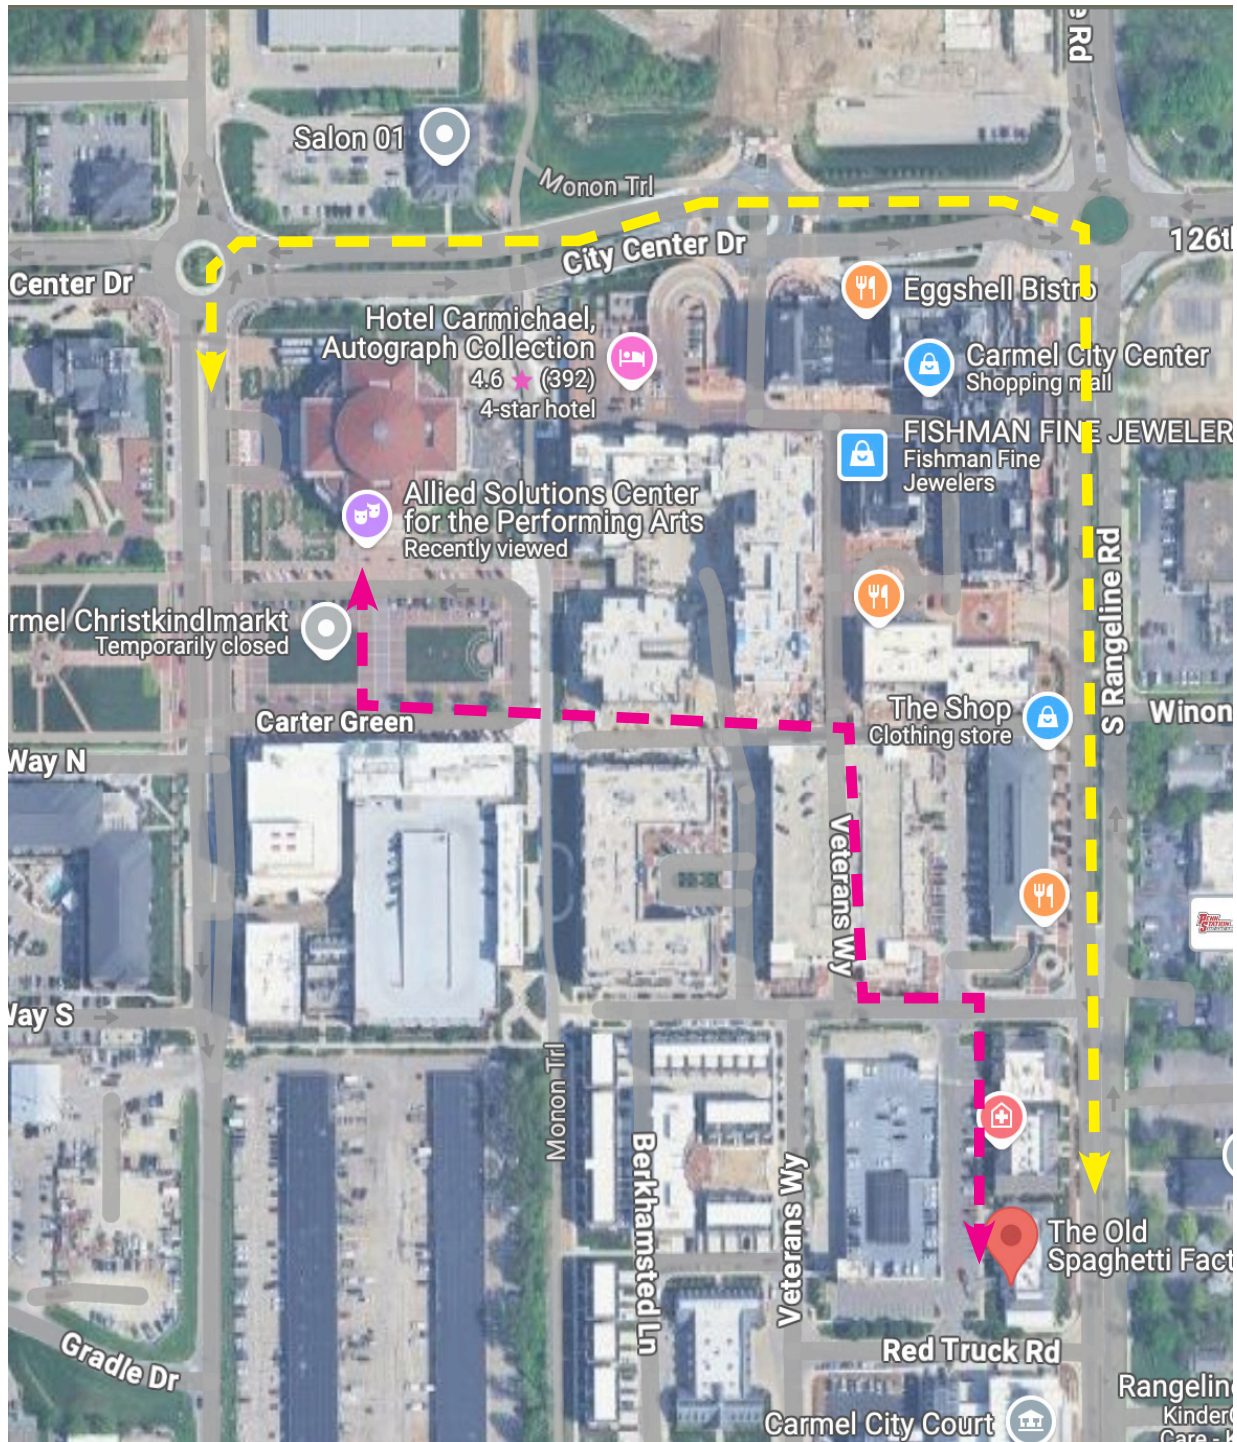

Music for All National Festival, presented by Yamaha
THE PALLADIUM TO OLD SPAGHETTI FACTORY
MAP
 March 13-15, 2025 • Indianapolis, IN

Yellow = Driving (5 Minutes)

Pink = Walking (7 Minutes)

The address for The Old Spaghetti Factory is:
 918 S. Rangeline Road
 Carmel, IN 46032