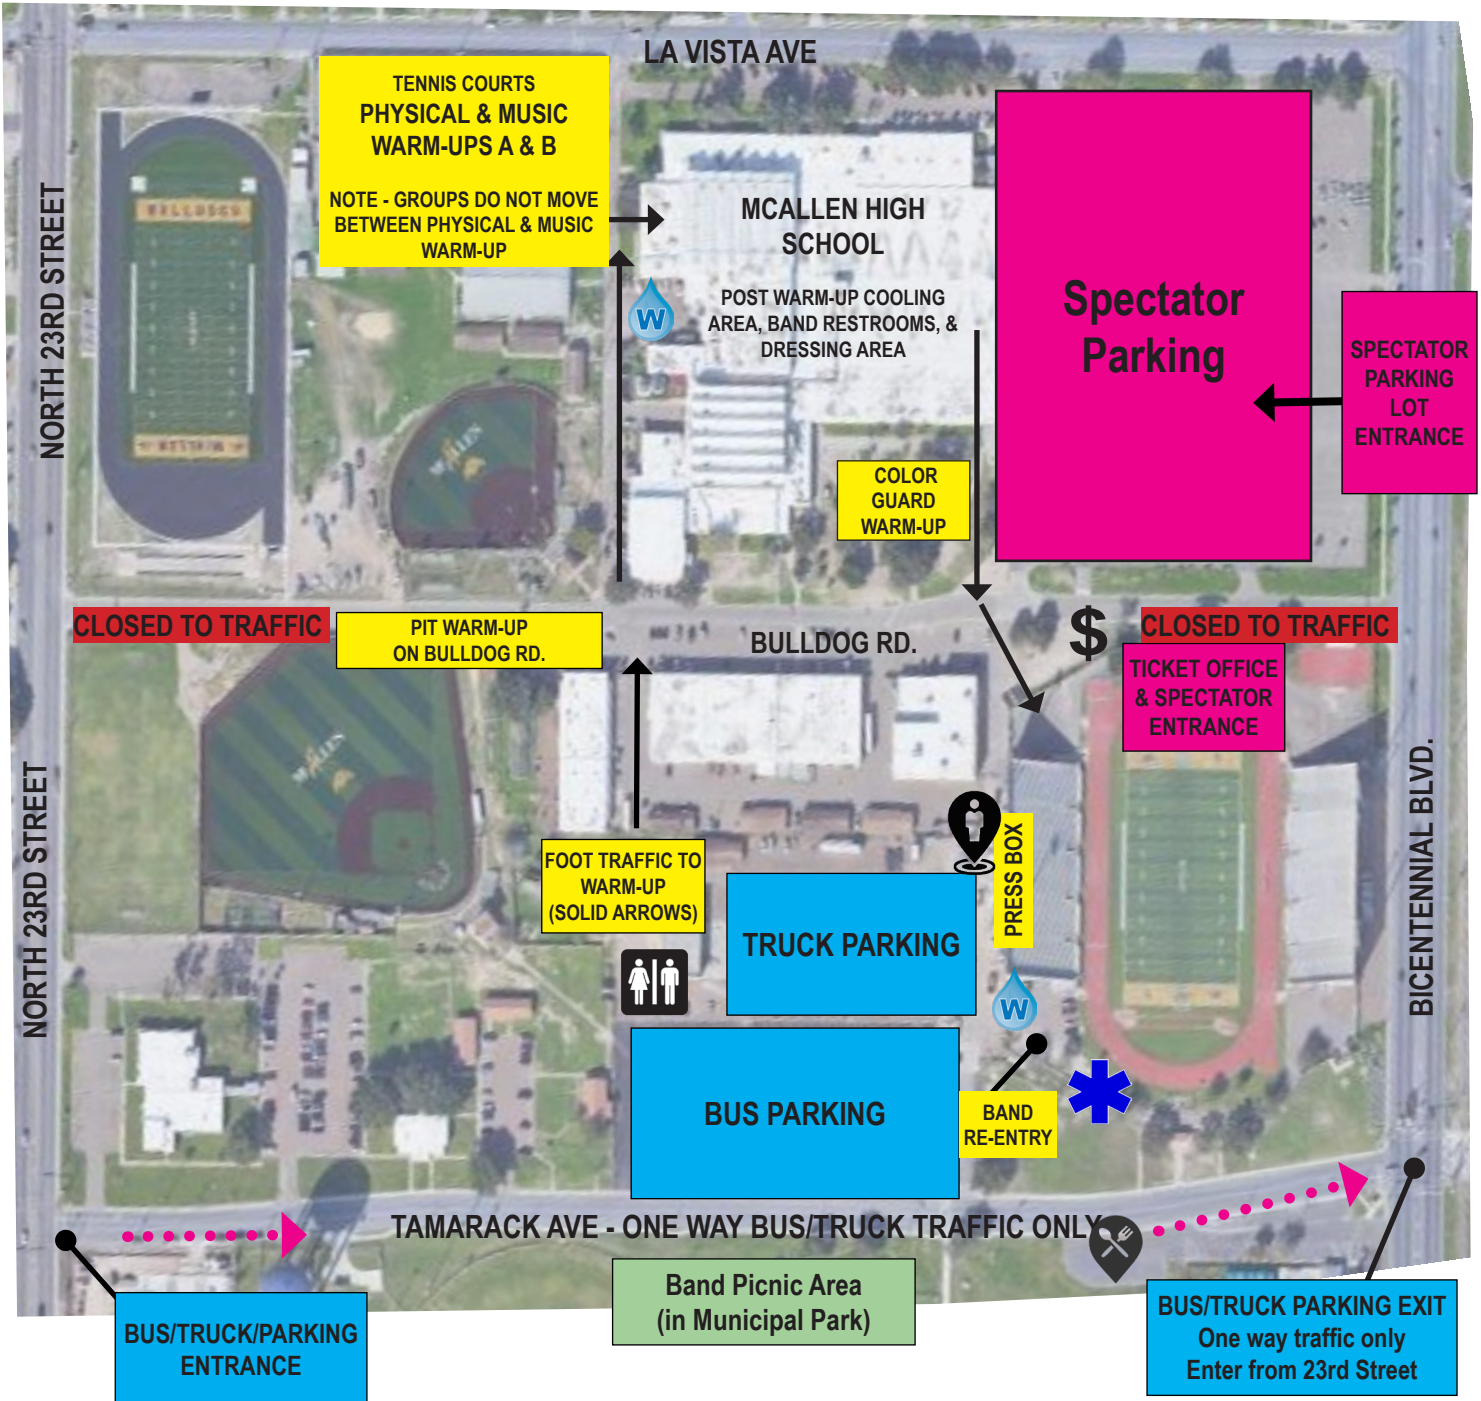

# SITE OVERVIEW MAP

Veterans Memorial Stadium - McAllen, TX

MEDICAL SERVICES

PORTABLE RESTROOMS

OFFICIAL MERCHANDISE

BUS AND TRUCK FLOW

BAND CHECK-IN

WATER BOTTLE FILLING STATION

GROUP MEAL DROP OFF

BAND FLOW

**BUSES & TRUCKS** - please use North 23rd Street to approach the school.  
**SPECTATOR TRAFFIC** - please use Bicentennial Blvd to access the parking lot.