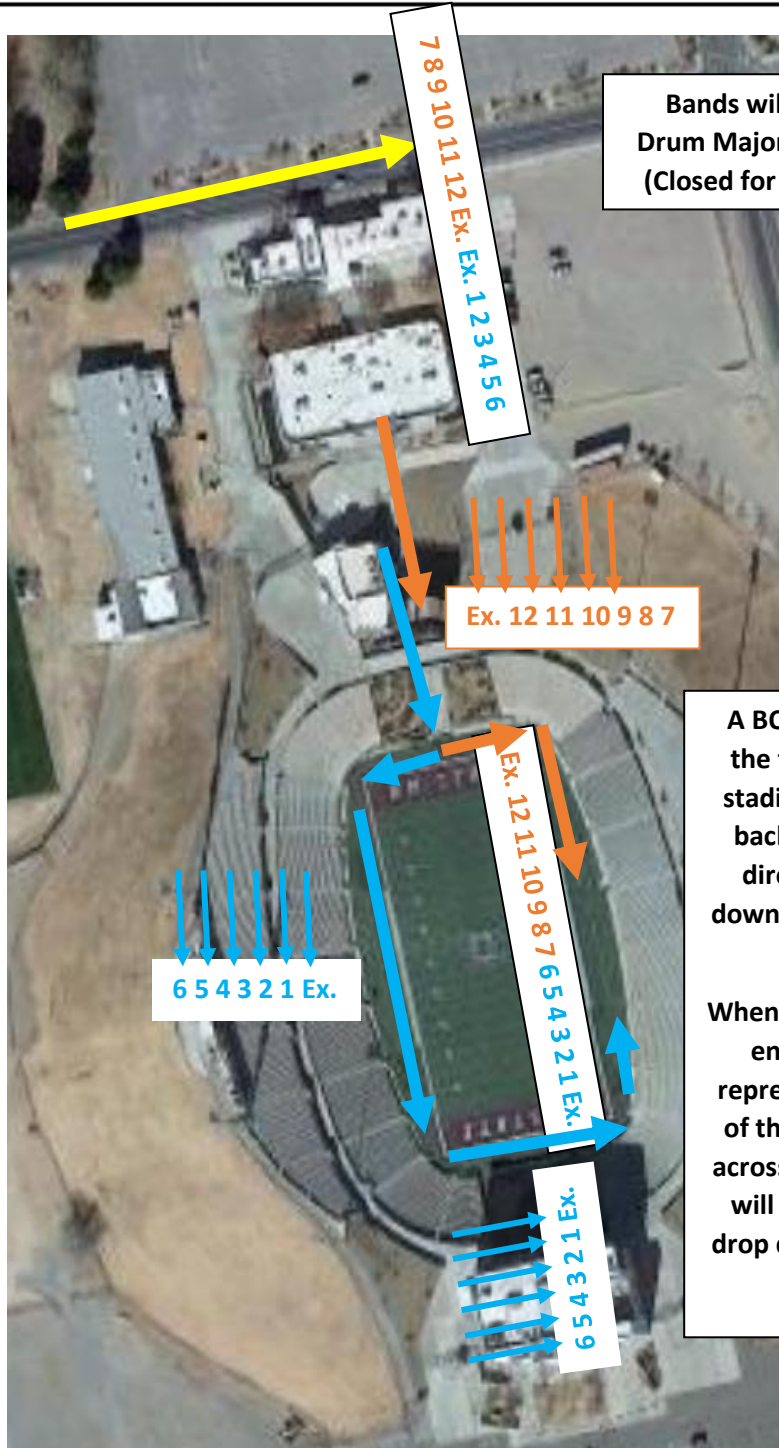

# New Mexico Finale Map

Regional Championships presented by Yamaha

Bands will line up SINGLE FILE, Drum Majors First on STEWART ST. (Closed for duration of this event)

A BOA Representative will take the first half of groups into the stadium, around the field to the back sideline. Students will be directed to peel off and drop down their yard line to build their band block.

When the first half has cleared the entry tunnel, a second BOA representative will bring the rest of the groups onto the field and across the back sideline. Students will be directed to peel off and drop down their yard line to build their band block.